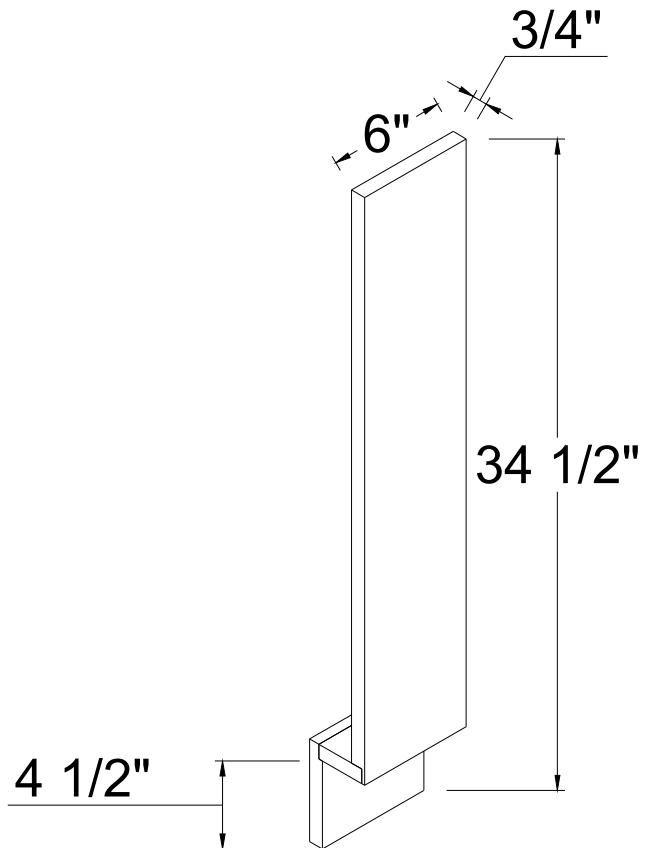

Item Code		W	H	D
BF3	Cabinet	3"	34 1/2"	3/4"
BF6	Cabinet	6"	34 1/2"	3/4"