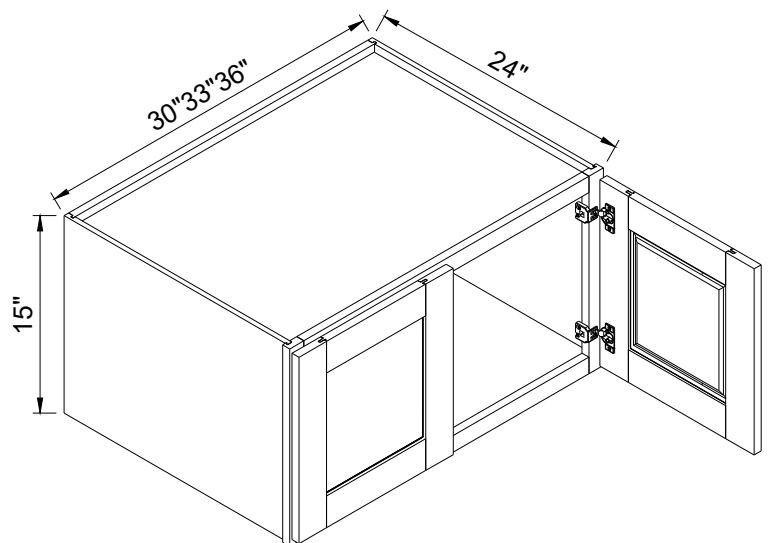

Wall Cabinet Double Door

H15"

Item Code		W	H	D
W301524	Cabinet	30"	15"	24"
	Door	14 3/4"	14"	3/4"
W331524	Cabinet	33"	15"	24"
	Door	16 1/4"	14"	3/4"
W361524	Cabinet	36"	15"	24"
	Door	17 3/4"	14"	3/4"