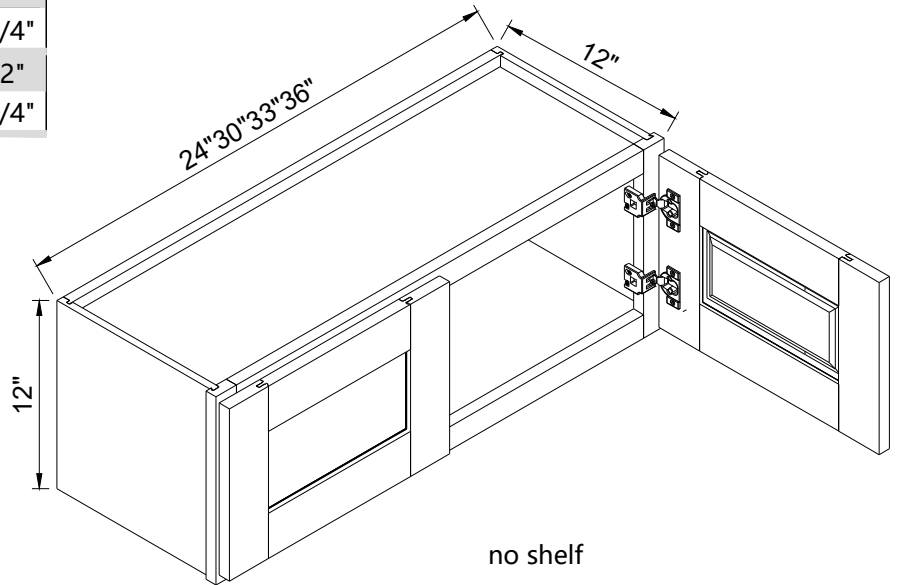

Wall Cabinet Double Door

H12"

Item Code		W	H	D
W2412	Cabinet	24"	12"	12"
	Door	11 3/4"	11"	3/4"
W3012	Cabinet	30"	12"	12"
	Door	14 3/4"	11"	3/4"
W3312	Cabinet	33"	12"	12"
	Door	16 1/4"	11"	3/4"
W3612	Cabinet	36"	12"	12"
	Door	17 3/4"	11"	3/4"