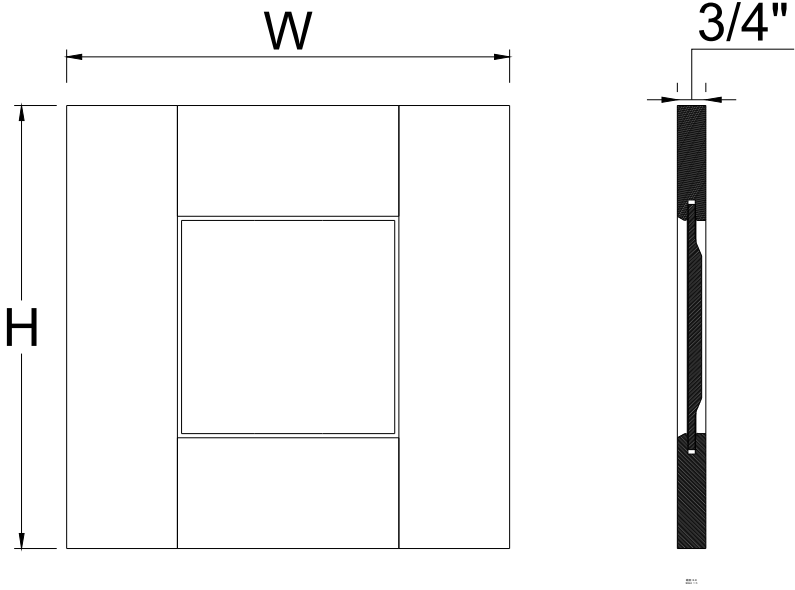

Item Code		W	H	D
MCB	Cabinet	3 1/2"	12 1/4"	8"

Item Code		W	H	D
VAL42	Cabinet	42"	5 1/2"	3/4"
VAL48	Cabinet	48"	5 1/2"	3/4"

Item Code		W	H	D
BEDP	Cabinet	23 1/2"	29 1/4"	3/4"

Item Code		W	H	D
WEDP12	Cabinet	11 1/2"	11 1/2"	3/4"
WEDP30	Cabinet	11 1/2"	29 1/2"	3/4"
WEDP36	Cabinet	11 1/2"	35 1/2"	3/4"
WEDP42	Cabinet	11 1/2"	41 1/2"	3/4"
SD	Cabinet	11"	15"	3/4"