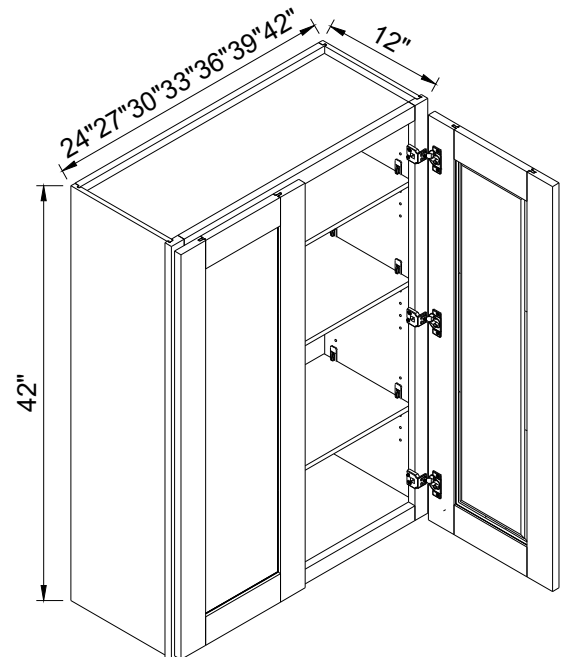

Three adjustable shelves