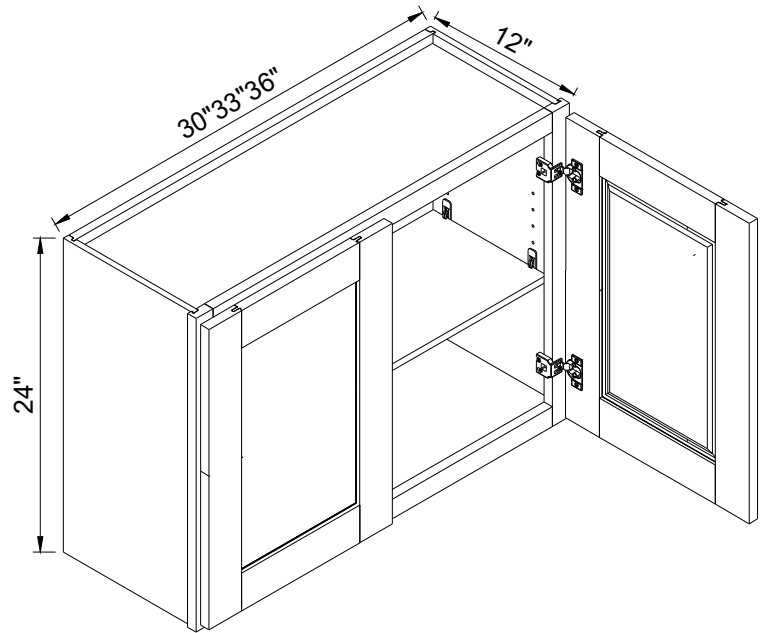

Wall Cabinet Double Door

H24"

Item Code		W	H	D
W3024	Cabinet	30"	24"	12"
	Door	14 3/4"	23"	3/4"
W3324	Cabinet	33"	24"	12"
	Door	16 1/4"	23"	3/4"
W3624	Cabinet	36"	24"	12"
	Door	17 3/4"	23"	3/4"

One adjustable shelf