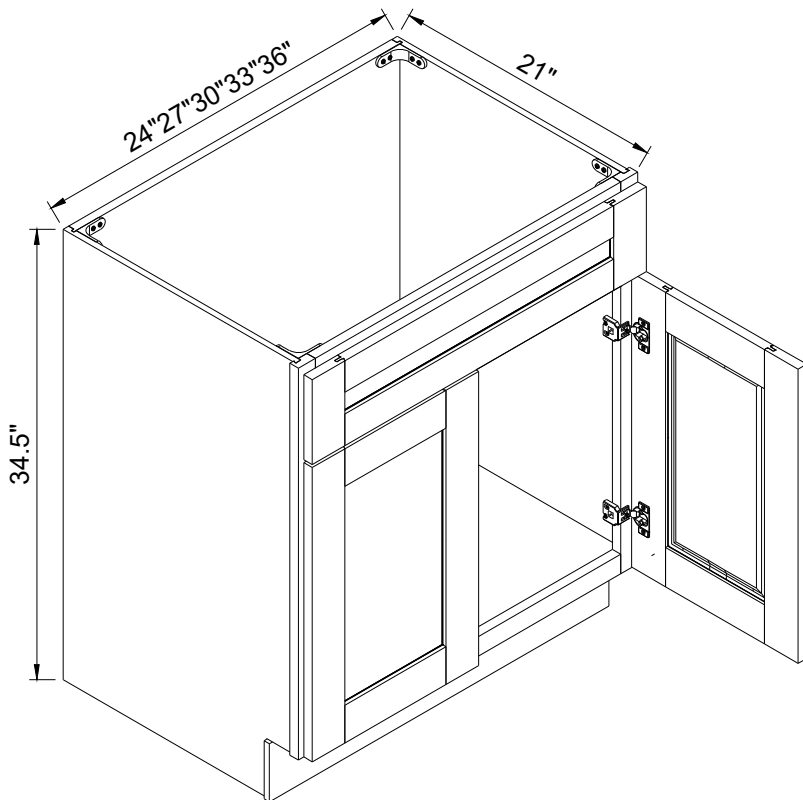

Vanity Sink Base Cabinet

Item Code		W	H	D
VSB24	Cabinet	24"	34 1/2"	21"
	Door	11 3/4"	22"	3/4"
	Drawer	23 1/2"	6 3/4"	3/4"
VSB27	Cabinet	27"	34 1/2"	21"
	Door	13 1/4"	22"	3/4"
	Drawer	26 1/2"	6 3/4"	3/4"
VSB30	Cabinet	30"	34 1/2"	21"
	Door	14 3/4"	22"	3/4"
	Drawer	29 1/2"	6 3/4"	3/4"
VSB33	Cabinet	33"	34 1/2"	21"
	Door	16 1/4"	22"	3/4"
	Drawer	31 1/2"	6 3/4"	3/4"
VSB36	Cabinet	36"	34 1/2"	21"
	Door	17 3/4"	22"	3/4"
	Drawer	35 1/2"	6 3/4"	3/4"

One Dummy Drawer