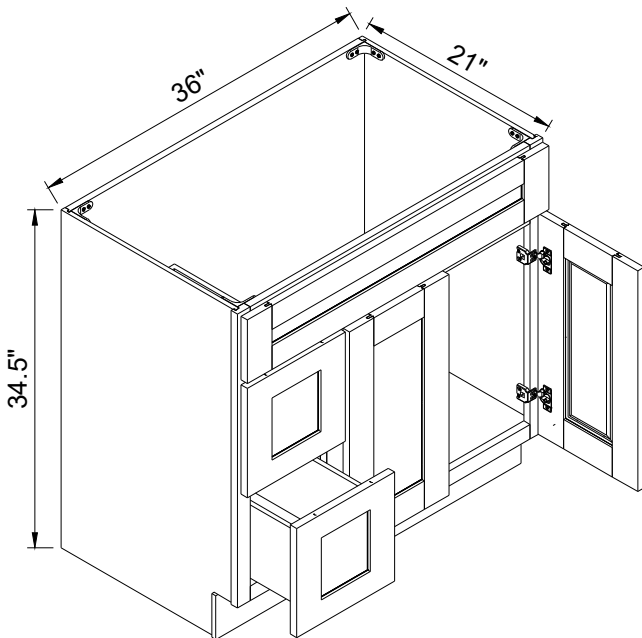

Vanity Combo Base

Item Code		W	H	D
VSD36L	Cabinet	36"	34 1/2"	21"
	Door	11 3/4"	22"	3/4"
	Drawer	35 1/2"	6 3/4"	3/4"
	Drawer	11 1/2"	10 3/4"	3/4"

Item Code		W	H	D
VSD36R	Cabinet	36"	34 1/2"	21"
	Door	11 3/4"	22"	3/4"
	Drawer	35 1/2"	6 3/4"	3/4"
	Drawer	11 1/4"	10 3/4"	3/4"