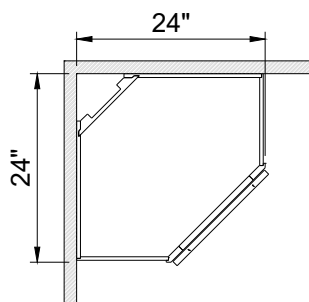

Wall Diagonal Coner Cabinet

H42"

Item Code		W	H	D
WDC2442	Cabinet	24"	42"	12"
	Door	15 1/4"	41"	3/4"

Three adjustable shelves