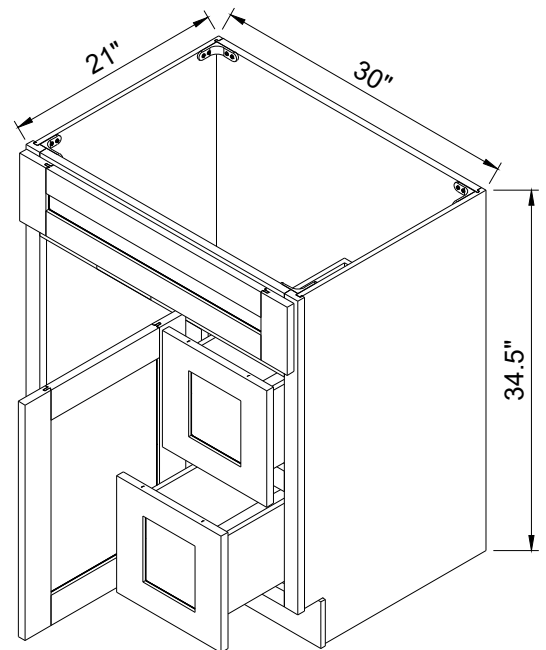

Vanity Combo Base

Item Code		W	H	D
VSD30L	Cabinet	30"	34 1/2"	21"
	Door	17 3/4"	22"	3/4"
	Drawer	29 1/2"	6 3/4"	3/4"
	Drawer	11 1/2"	10 3/4"	3/4"

Item Code		W	H	D
VSD30R	Cabinet	30"	34 1/2"	21"
	Door	17 3/4"	22"	3/4"
	Drawer	29 1/2"	6 3/4"	3/4"
	Drawer	11 1/2"	10 3/4"	3/4"