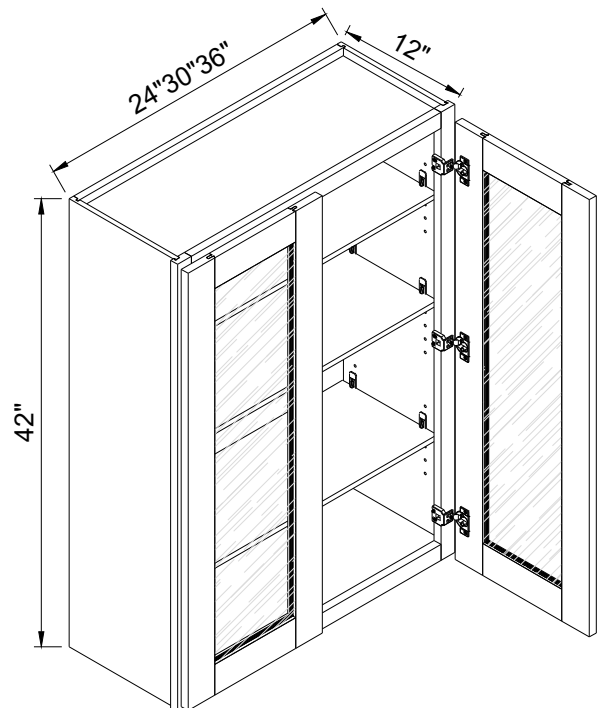

Three adjustable shelves

Clear glass included