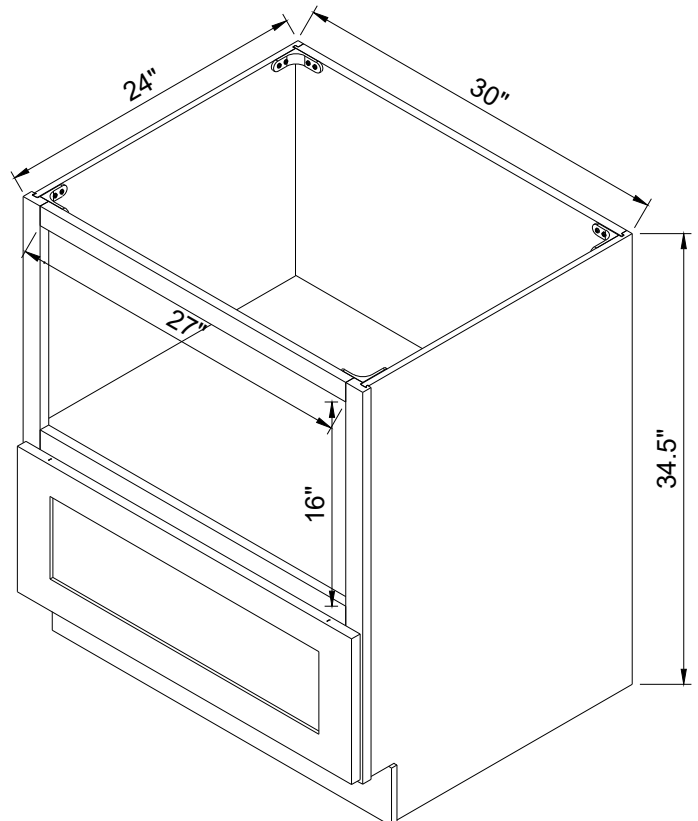

Microwave Base Cabinet

Item Code		W	H	D
MB30	Cabinet	30"	34 1/2"	24"
	Drawer	29 1/2"	11 1/8"	3/4"

MB front opening is 27"x16"