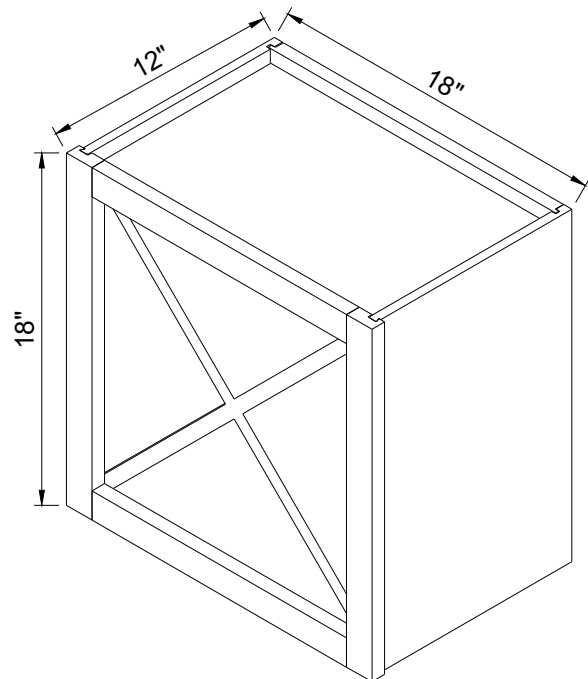

"X" Wine Rack

Item Code		W	H	D
WXC1818	Cabinet	18"	18"	12"