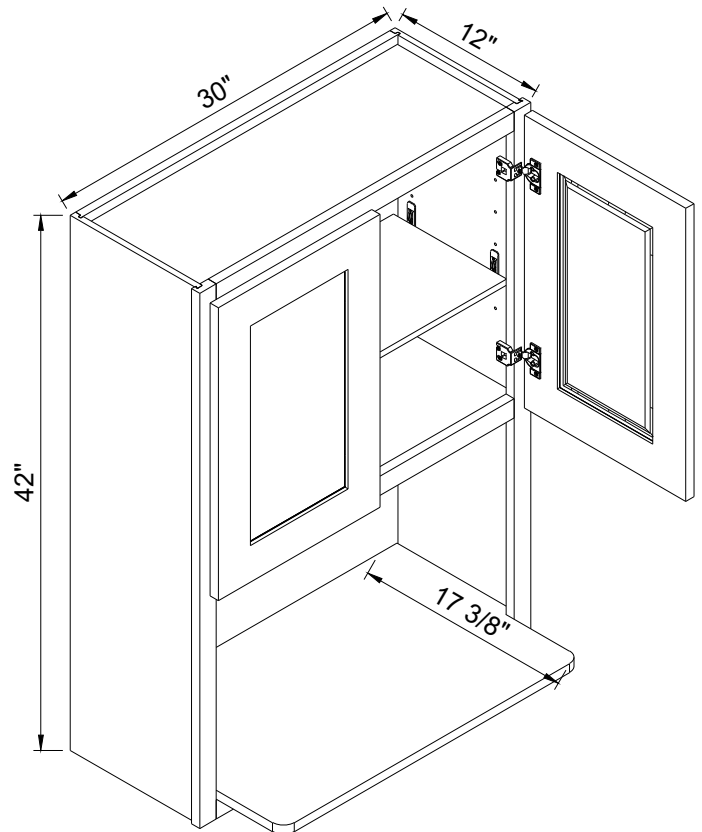

Microwave Wall Cabinet

Item Code		W	H	D
WMO3042	Cabinet	30"	42"	12"
	Door	14 3/4"	21 1/2"	3/4"

WMO front opening is 27"x16"