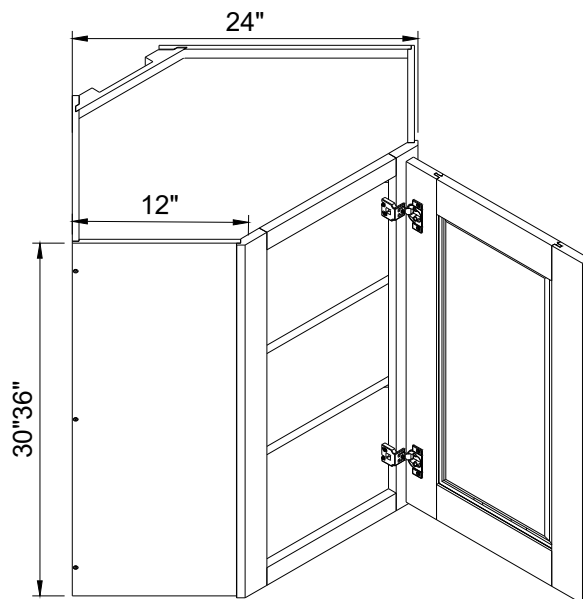

Wall Diagonal Coner Cabinet

H30"36"

Item Code		W	H	D
WDC2430	Cabinet	24"	30"	12"
	Door	15 1/4"	29"	3/4"
WDC2436	Cabinet	24"	36"	12"
	Door	15 1/4"	35"	3/4"

Two adjustable shelves