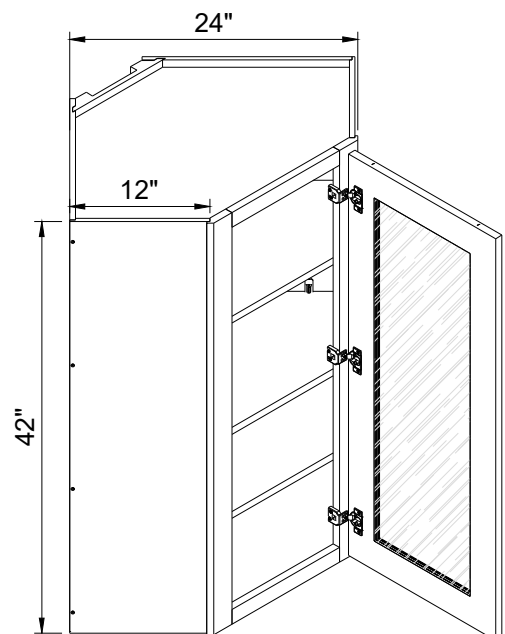

Three adjustable shelves

Clear glass included