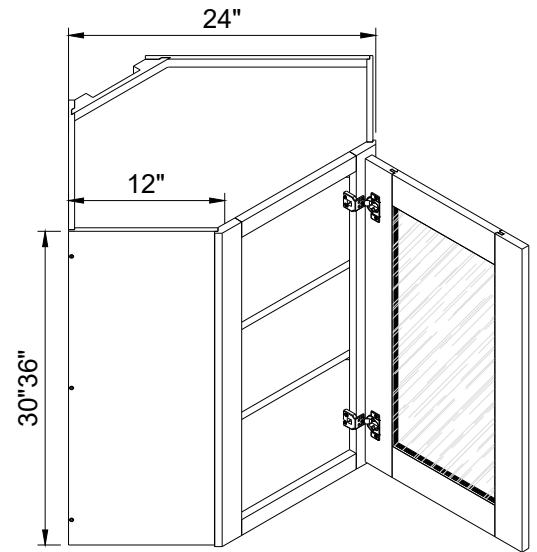

H18"

Item Code		W	H	D
WDC2418GD	Cabinet	24"	18"	12"
	Door	15 1/4"	17"	3/4"

No shelf

Clear glass included

Wall Diagonal Coner Cabinet Glass Door

H30"36"

Item Code		W	H	D
WDC2430GD	Cabinet	24"	30"	12"
	Door	15 1/4"	29"	3/4"
WDC2436GD	Cabinet	24"	36"	12"
	Door	15 1/4"	35"	3/4"