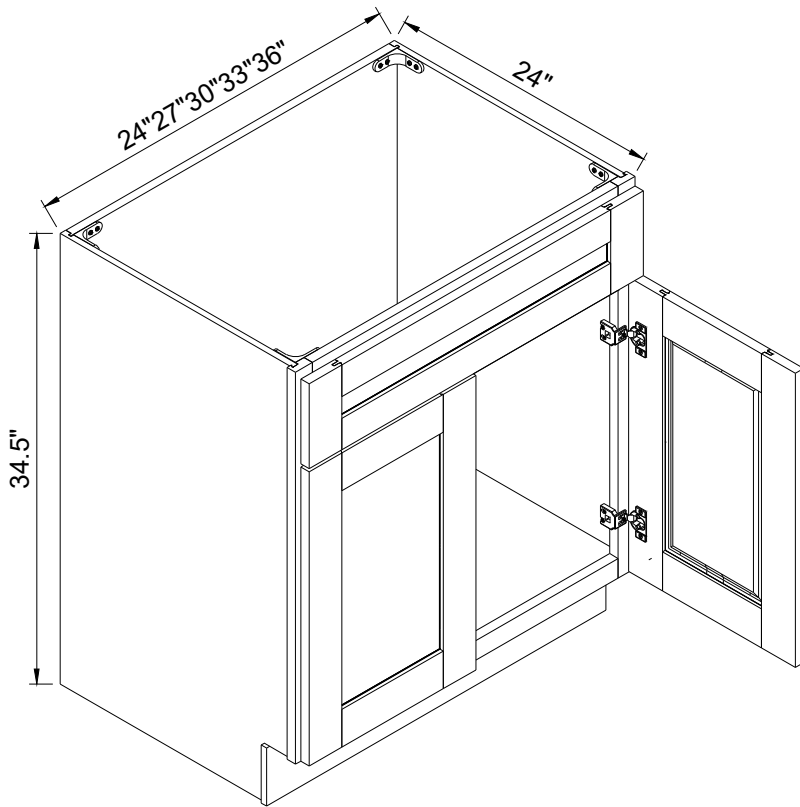

Sink Base Cabinet

Item Code		W	H	D
SB24	Cabinet	24"	34 1/2"	24"
	Door	11 3/4"	22"	3/4"
	Drawer	23 1/2"	6 3/4"	3/4"
SB27	Cabinet	27"	34 1/2"	24"
	Door	13 1/4"	22"	3/4"
	Drawer	26 1/2"	6 3/4"	3/4"
SB30	Cabinet	30"	34 1/2"	24"
	Door	14 3/4"	22"	3/4"
	Drawer	29 1/2"	6 3/4"	3/4"
SB33	Cabinet	33"	34 1/2"	24"
	Door	16 1/4"	22"	3/4"
	Drawer	31 1/2"	6 3/4"	3/4"
SB36	Cabinet	36"	34 1/2"	24"
	Door	17 3/4"	22"	3/4"
	Drawer	35 1/2"	6 3/4"	3/4"

One Dummy Drawer

Sink Base