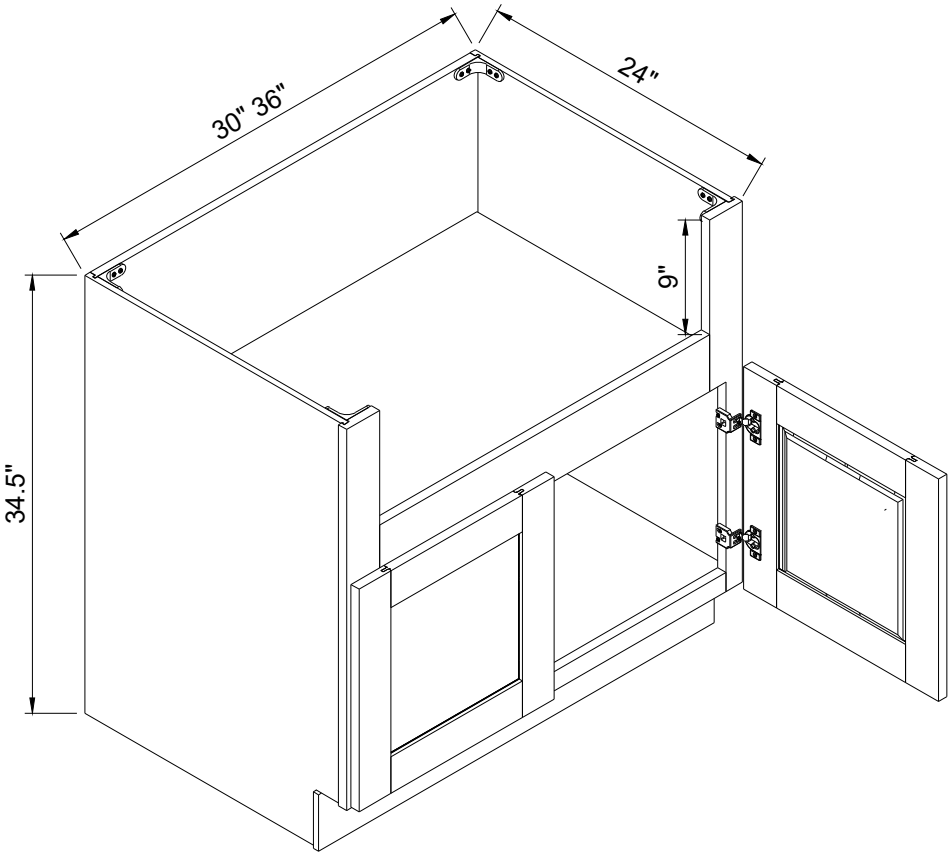

Farm Sink Base

Item Code		W	H	D
FSB30	Cabinet	36"	34 1/2"	24"
	Door	14 3/4"	19"	3/4"
FSB36	Cabinet	36"	34 1/2"	24"
	Door	17 3/4"	19"	3/4"