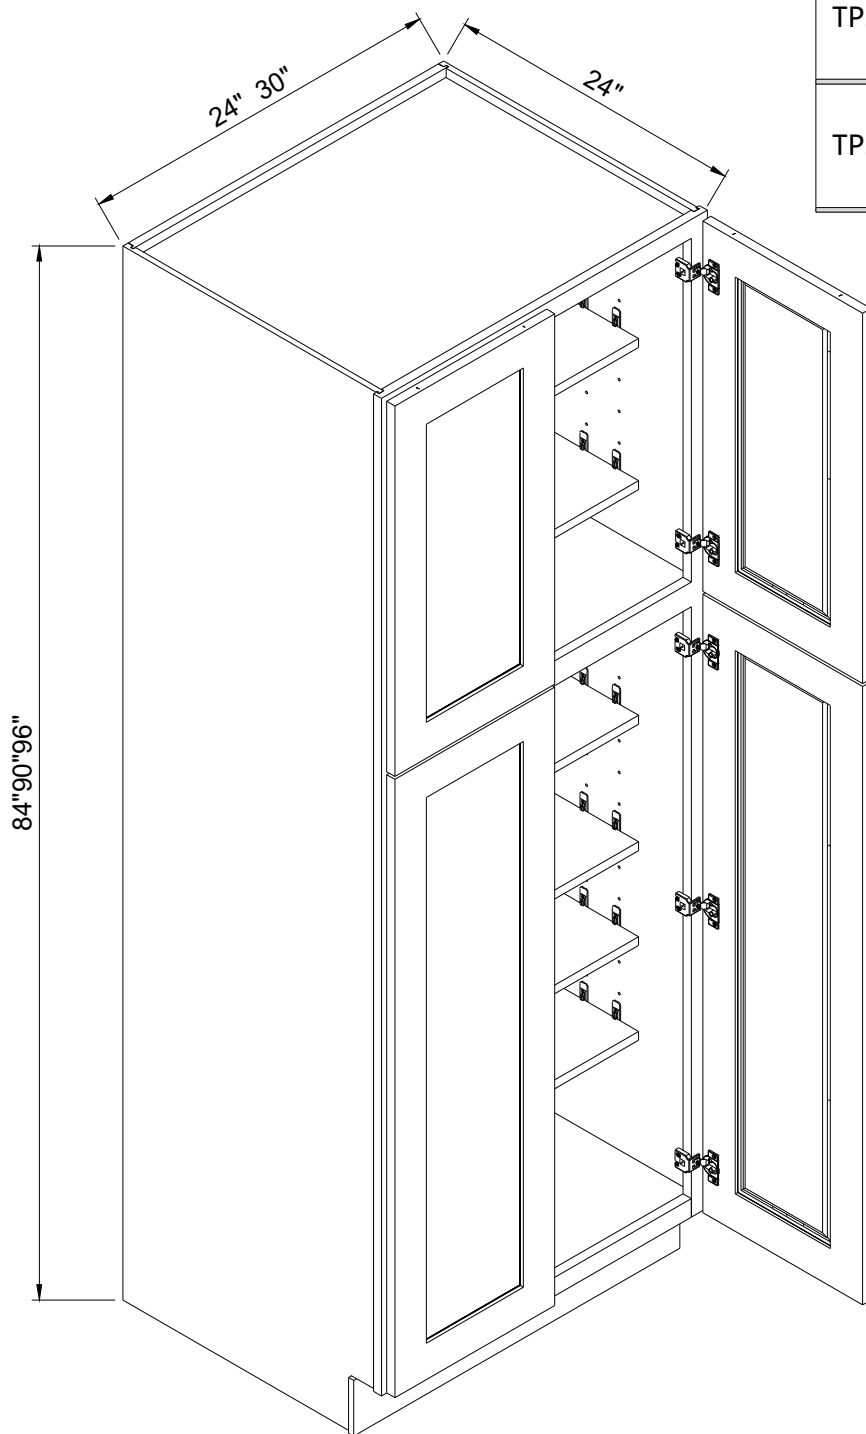

Double Door Utility Cabinet

Item Code		W	H	D
TP248424	Cabinet	24"	84"	24"
	Door	11 3/4"	49 1/4"	3/4"
	Door	11 3/4"	29"	3/4"
TP249024	Cabinet	24"	90"	24"
	Door	11 3/4"	49 1/4"	3/4"
	Door	11 3/4"	35"	3/4"
TP249624	Cabinet	24"	96"	24"
	Door	11 3/4"	49 1/4"	3/4"
	Door	11 3/4"	41"	3/4"
TP308424	Cabinet	30"	84"	24"
	Door	17 3/4"	49 1/4"	3/4"
	Door	17 3/4"	29"	3/4"
TP309024	Cabinet	30"	90"	24"
	Door	17 3/4"	49 1/4"	3/4"
	Door	17 3/4"	35"	3/4"
TP309624	Cabinet	30"	96"	24"
	Door	17 3/4"	49 1/4"	3/4"
	Door	17 3/4"	41"	3/4"

Six adjustable shelves