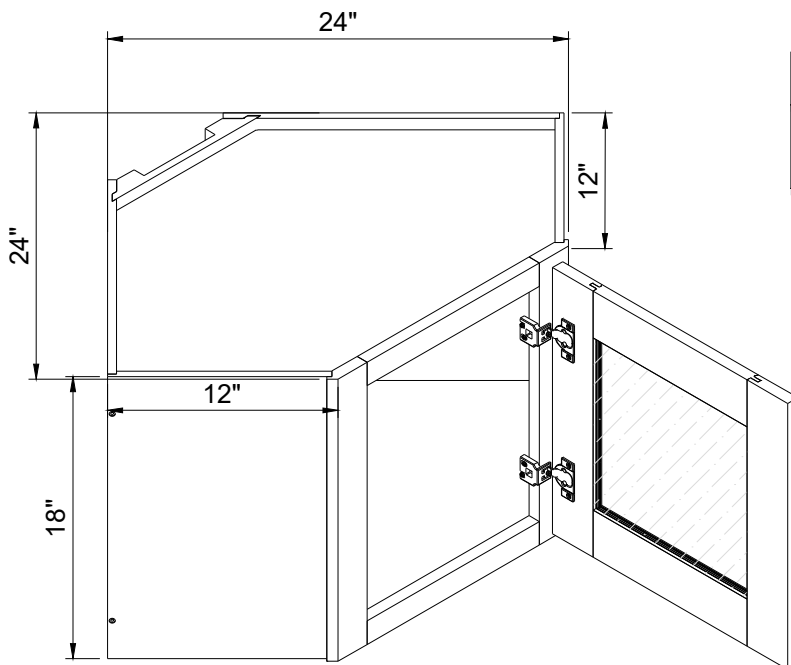

Wall Diagonal Coner Cabinet Glass Door

H18"

Item Code		W	H	D
WDC2418GD	Cabinet	24"	18"	12"
	Door	15 1/4"	17"	3/4"

No shelf

Clear glass included