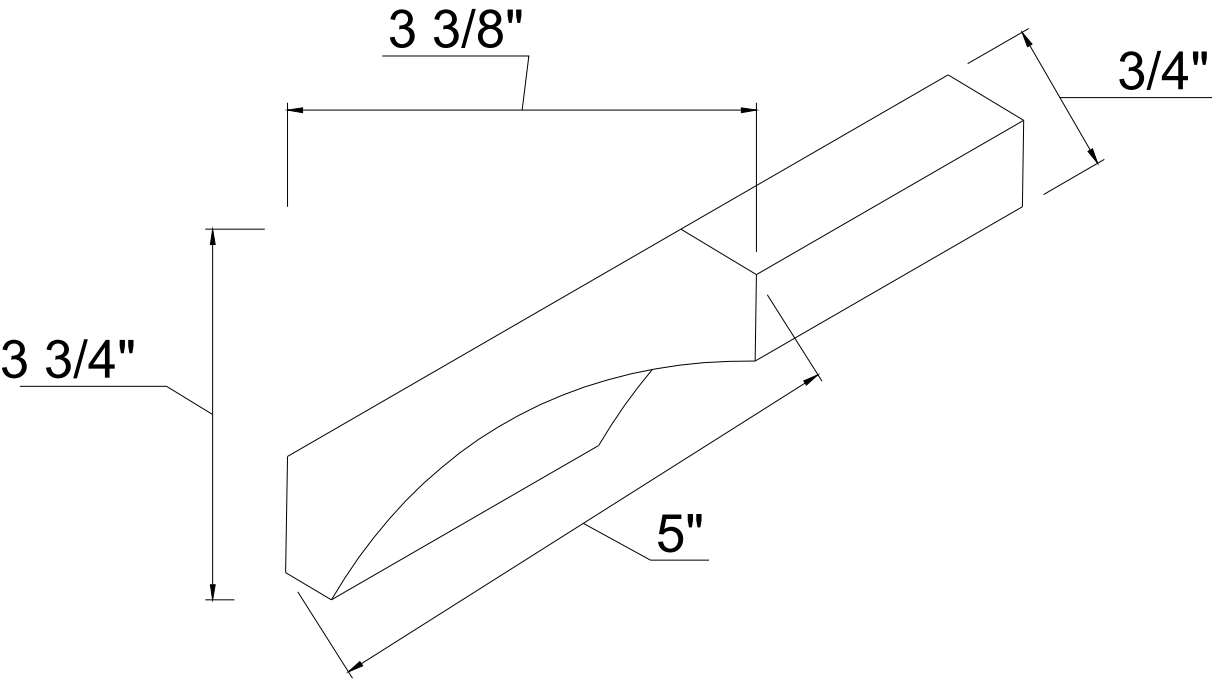

Item Code		W	H	D
COV5	Cabinet	96"	5"	3/4"