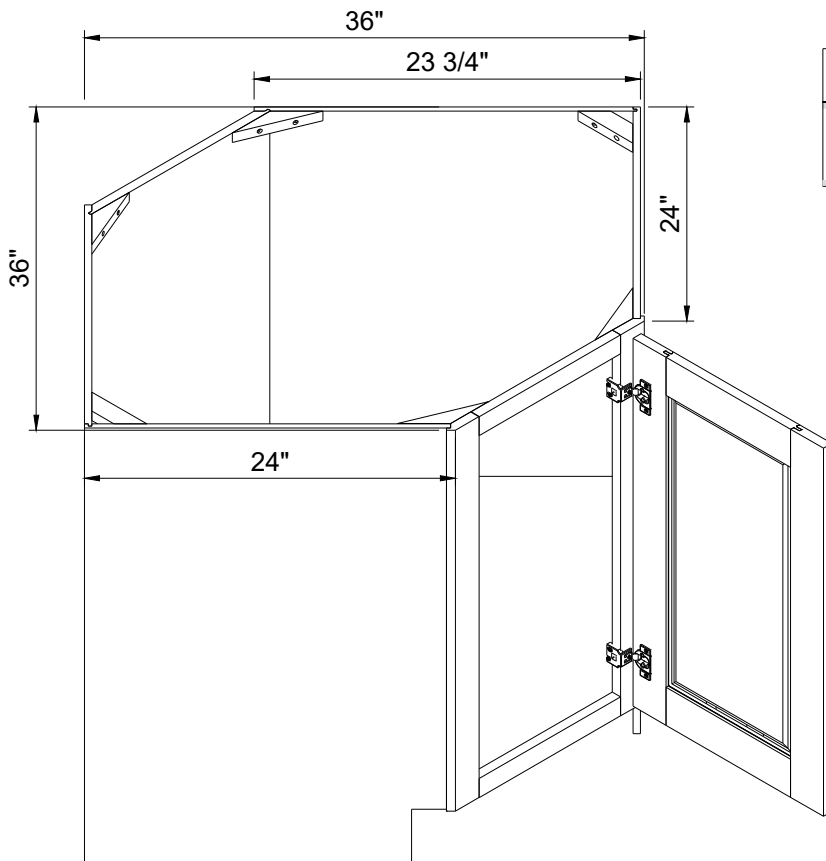

Item Code		W	H	D
MB30	Cabinet	30"	34 1/2"	24"
	Drawer	29 1/2"	11 1/8"	3/4"

MB front opening is 27"x16"

Angle Base

Item Code		W	H	D
BAE24	Cabinet	34"	34 1/2"	24"
	Door	17 1/4"	29 1/4"	3/4"

Diagonal Sink Base