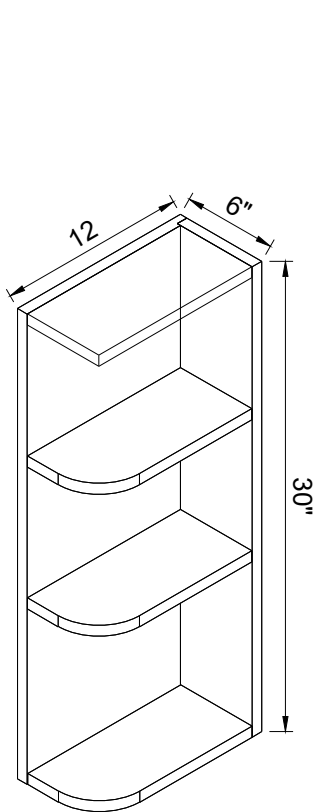

Open End Shelf

Item Code		W	H	D
WOES0630	Cabinet	06"	30"	12"
WOES0636	Cabinet	06"	36"	12"
WOES0642	Cabinet	06"	42"	12"