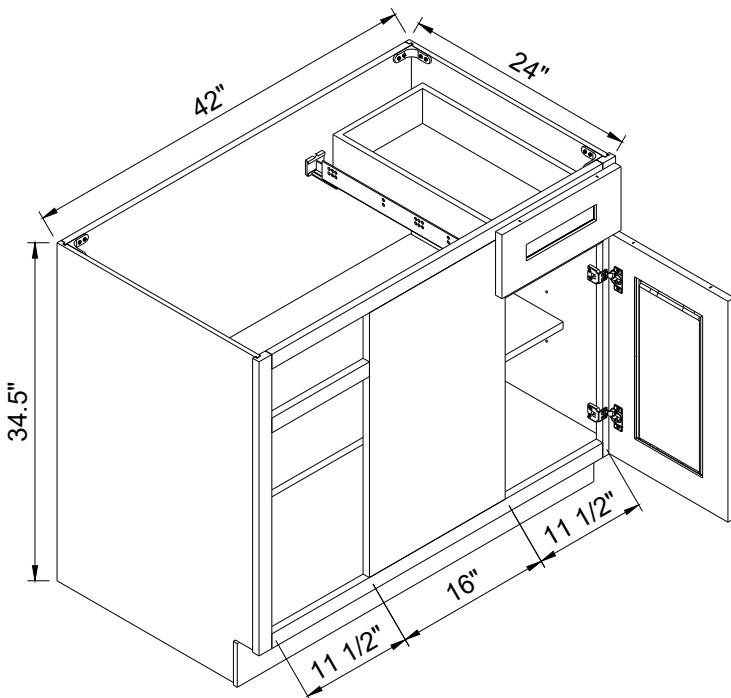

Blind Base

Item Code	W	H	D	
BBC42/45	Cabinet	42"	34 1/2"	24"
	Door	14"	22"	3/4"
	Drawer	14"	6 3/4"	3/4"
	install range: 42" 42"-45"