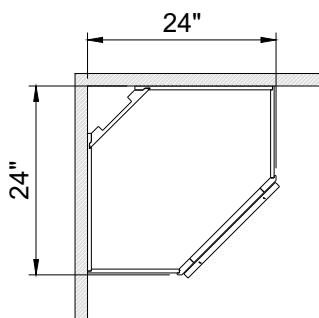

Wall Diagonal Coner Cabinet

H30"36"

Item Code		W	H	D
WDC2430	Cabinet	24"	30"	12"
	Door	15 1/4"	29"	3/4"
WDC2436	Cabinet	24"	36"	12"
	Door	15 1/4"	35"	3/4"

Two adjustable shelves