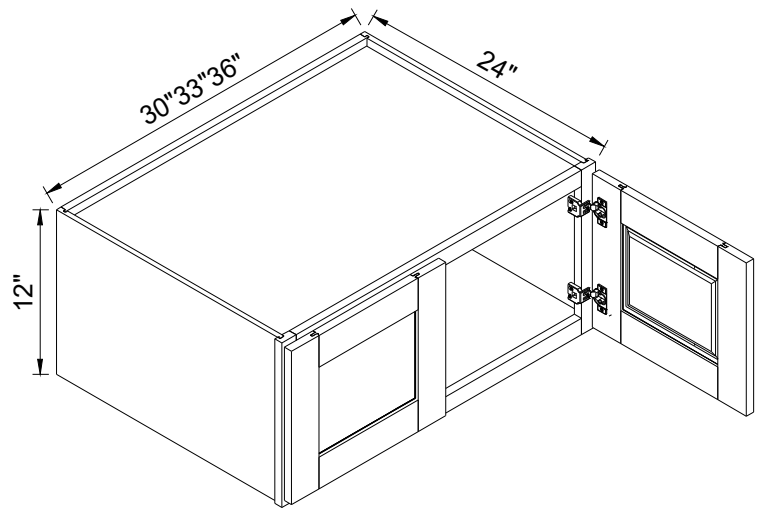

Wall Cabinet Double Door

H12"

Item Code		W	H	D
W301224	Cabinet	30"	12"	24"
	Door	14 3/4"	11"	3/4"
W331224	Cabinet	33"	12"	24"
	Door	16 1/4"	11"	3/4"
W361224	Cabinet	36"	12"	24"
	Door	17 3/4"	11"	3/4"