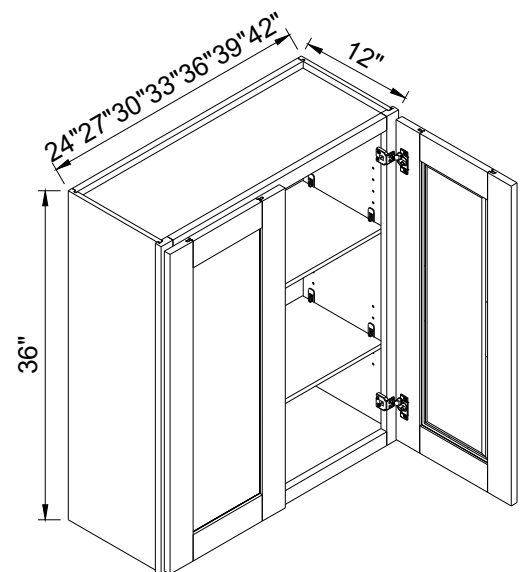

Two adjustable shelves