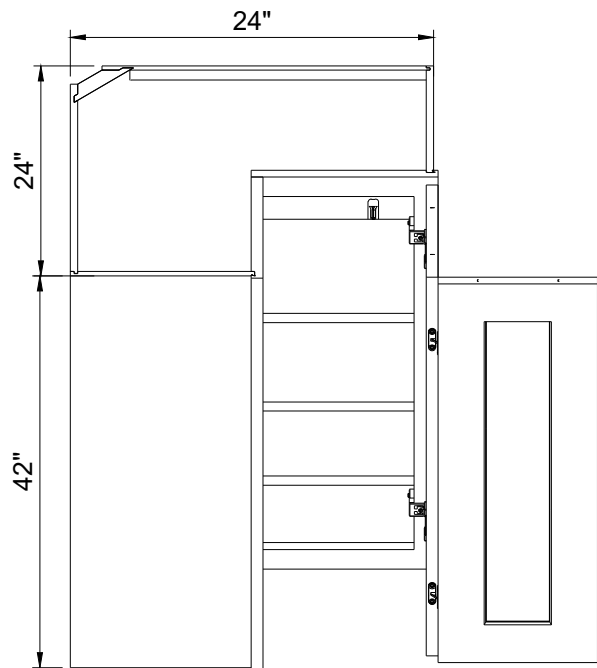

Wall Diagonal Corner Cabinet

H42"

Item Code		W	H	D
WPC2442	Cabinet	24"	42"	24"
	Door	10 3/4"	41"	3/4"