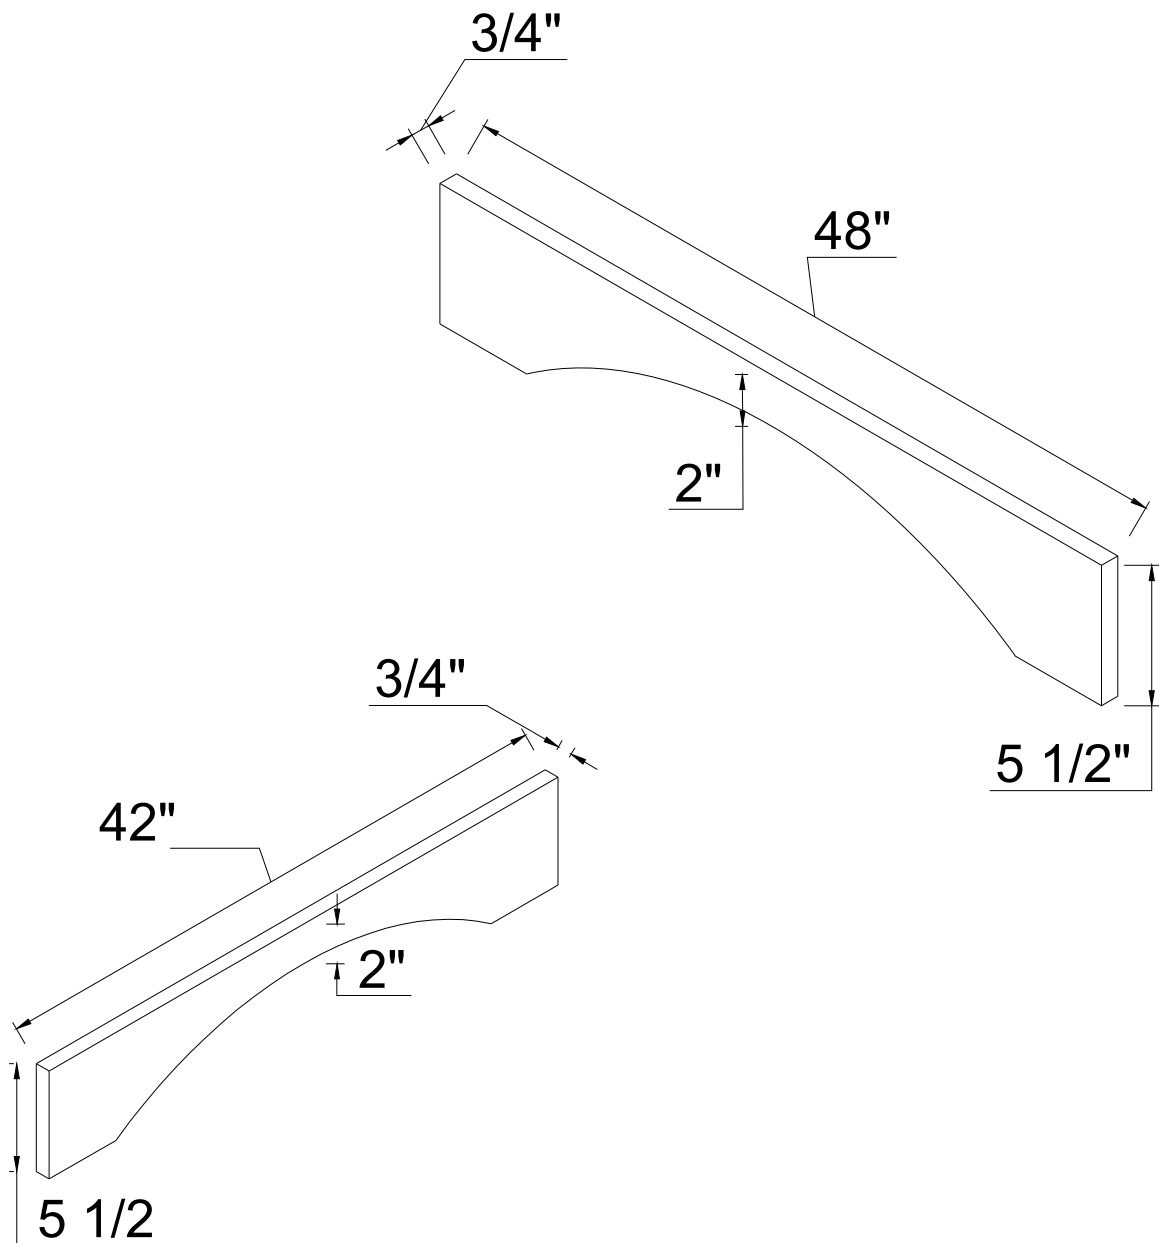

Item Code		W	H	D
VAL42	Cabinet	42"	5 1/2"	3/4"
VAL48	Cabinet	48"	5 1/2"	3/4"