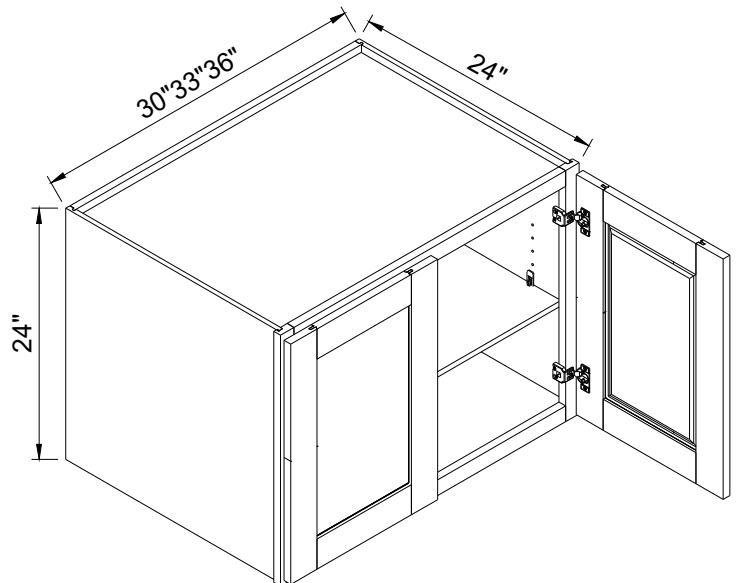

One adjustable shelf