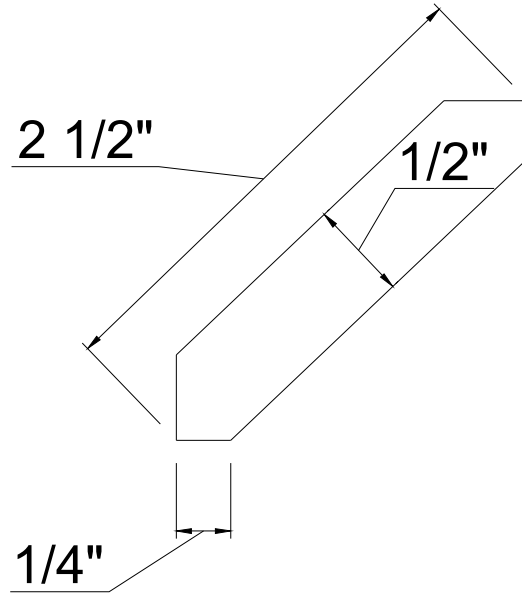

Crown Molding

Item Code		W	H	D
ACM8	Cabinet	96"	2 1/2"	1/2"