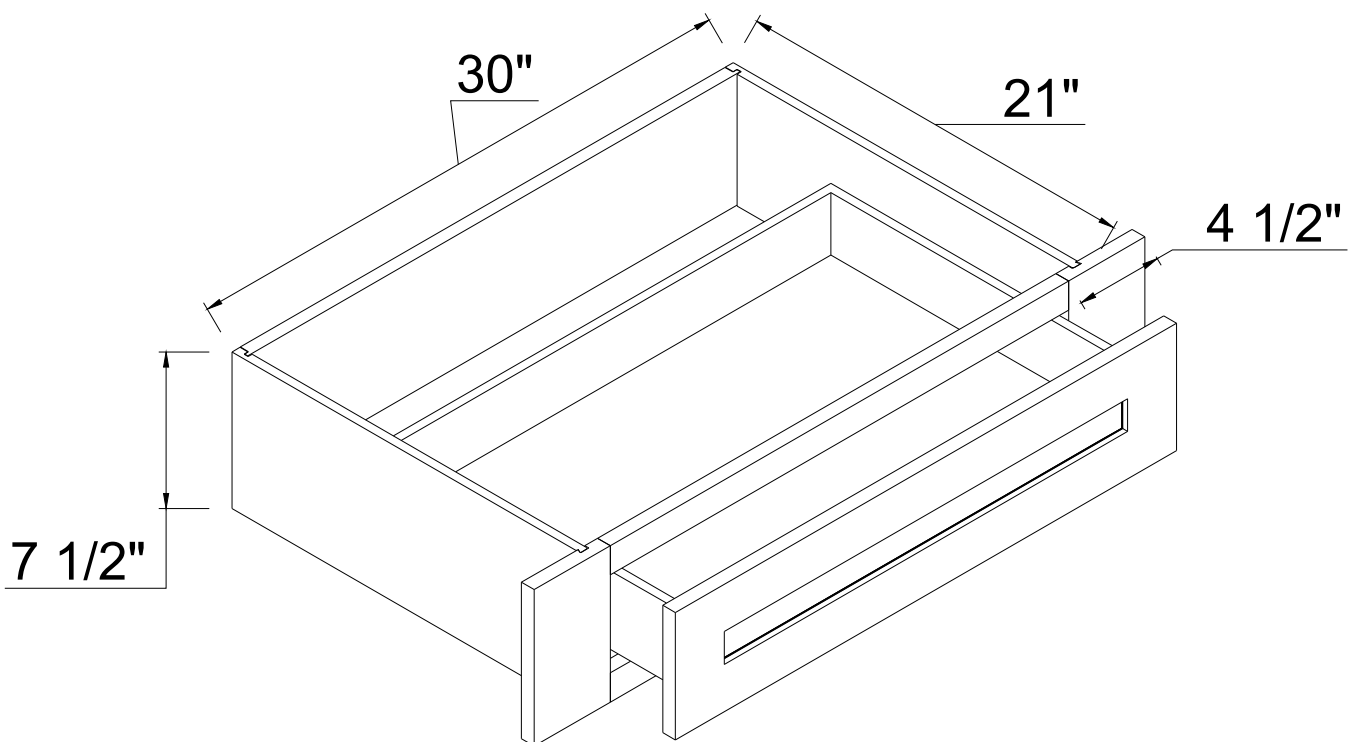

Item Code		W	H	D
KD30/36	Cabinet	30"	7 1/2"	21"