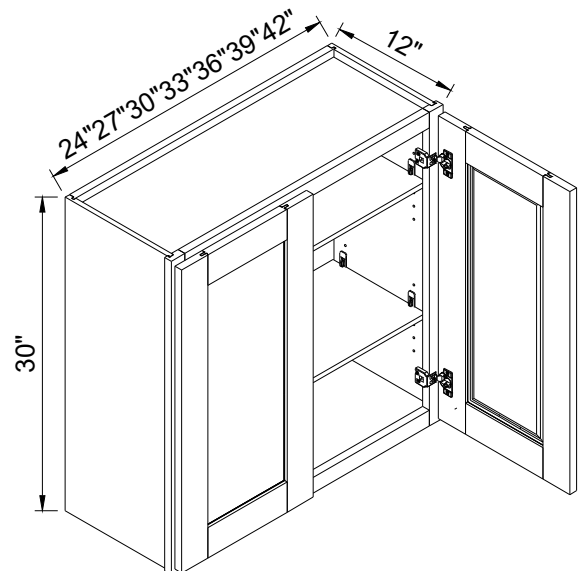

Two adjustable shelves