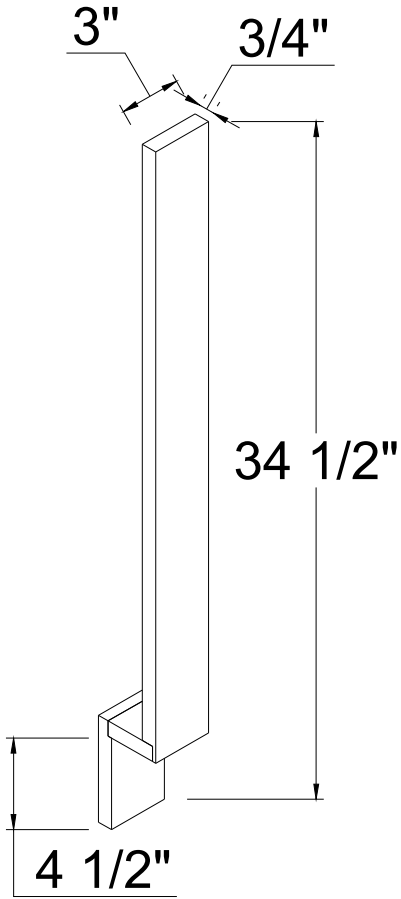

Item Code		W	H	D
BF3	Cabinet	3"	34 1/2"	3/4"
BF6	Cabinet	6"	34 1/2"	3/4"