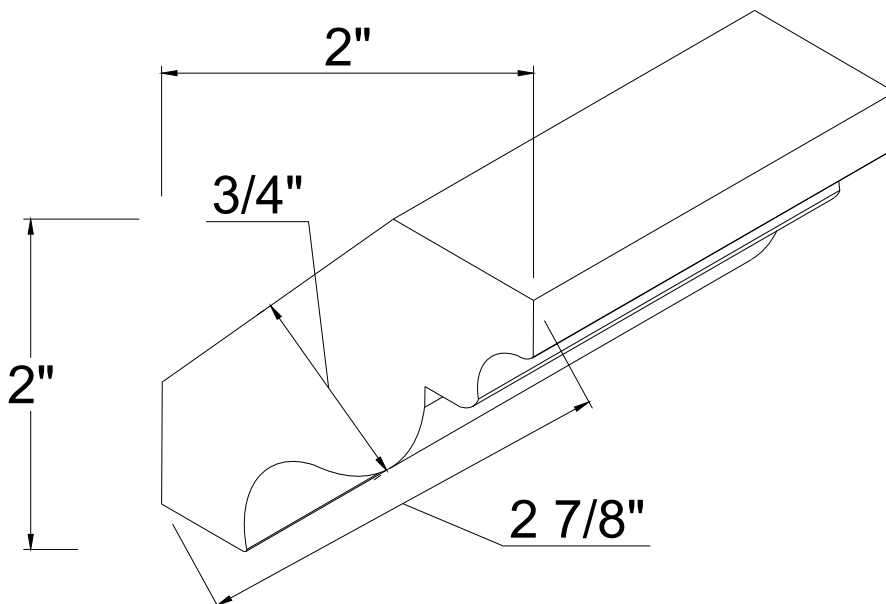

Crown molding

Item Code		W	H	D
CM8	Cabinet	96"	2 7/8"	3/4"