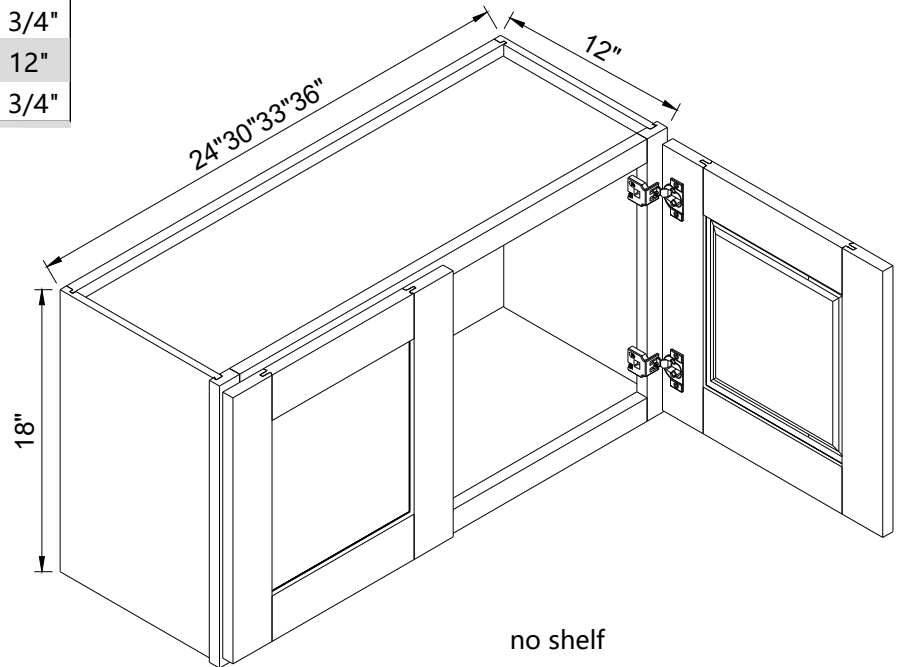

Wall Cabinet Double Door

H18"

Item Code		W	H	D
W2418	Cabinet	24"	18"	12"
	Door	11 3/4"	17"	3/4"
W3018	Cabinet	30"	18"	12"
	Door	14 3/4"	17"	3/4"
W3318	Cabinet	33"	18"	12"
	Door	16 1/6"	17"	3/4"
W3618	Cabinet	36"	18"	12"
	Door	17 3/4"	17"	3/4"