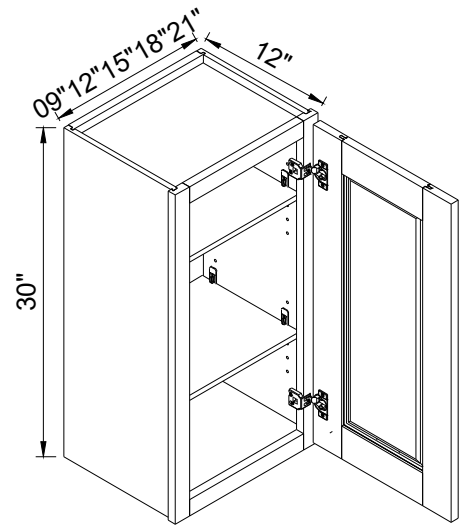

Wall Cabinet Single Door

H30"

Item Code		W	H	D
W0930	Cabinet	09"	30"	12"
	Door	8 1/2"	29"	3/4"
W1230	Cabinet	12"	30"	12"
	Door	11 1/2"	29"	3/4"
W1530	Cabinet	15"	30"	12"
	Door	14 1/2"	29"	3/4"
W1830	Cabinet	18"	30"	12"
	Door	17 1/2"	29"	3/4"
W2130	Cabinet	21"	30"	12"
	Door	20 1/2"	29"	3/4"

Two adjustable shelves

Wall Cabinet Double Door

H30"

Item Code		W	H	D
W2430	Cabinet	24"	30"	12"
	Door	11 3/4"	29"	3/4"
W2730	Cabinet	27"	30"	12"
	Door	13 1/4"	29"	3/4"
W3030	Cabinet	30"	30"	12"
	Door	15 3/4"	29"	3/4"
W3330	Cabinet	33"	30"	12"
	Door	16 1/4"	29"	3/4"
W3630	Cabinet	36"	30"	12"
	Door	17 3/4"	29"	3/4"
W3930	Cabinet	39"	30"	12"
	Door	19 1/4"	29"	3/4"
W4230	Cabinet	42"	30"	12"
	Door	20 3/4"	29"	3/4"