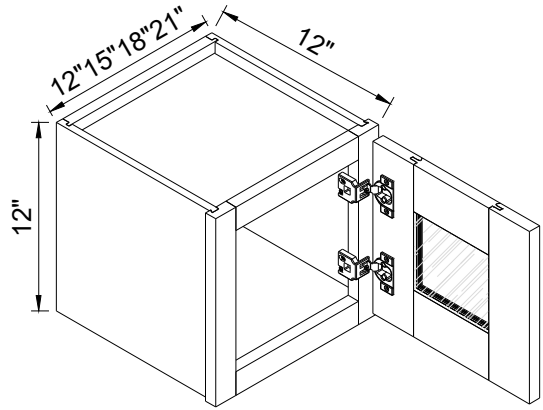

Item Code		W	H	D
W1212GD	Cabinet	12"	12"	12"
	Door	11 1/2"	11"	3/4"
W1512GD	Cabinet	15"	12"	12"
	Door	14 1/2"	11"	3/4"
W1812GD	Cabinet	18"	12"	12"
	Door	17 1/2"	11"	3/4"
W2112GD	Cabinet	21"	12"	12"
	Door	20 1/2"	11"	3/4"

Wall Cabinet Single Glass Door

no shelf   Clear glass included

Item Code		W	H	D
W2412GD	Cabinet	24"	12"	12"
	Door	11 3/4"	11"	3/4"
W2712GD	Cabinet	27"	12"	12"
	Door	13 1/4"	11"	3/4"
W3012GD	Cabinet	30"	12"	12"
	Door	14 3/4"	11"	3/4"
W3312GD	Cabinet	33"	12"	12"
	Door	16 1/4"	11"	3/4"
W3612GD	Cabinet	36"	12"	12"
	Door	17 3/4"	11"	3/4"