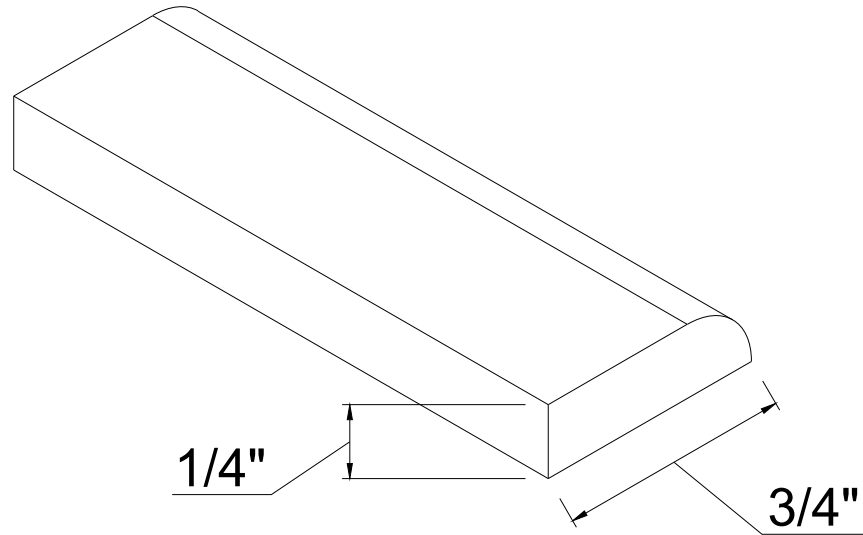

Scribe molding

Item Code		W	H	D
SM8	Cabinet	96"	3/4"	1/4"