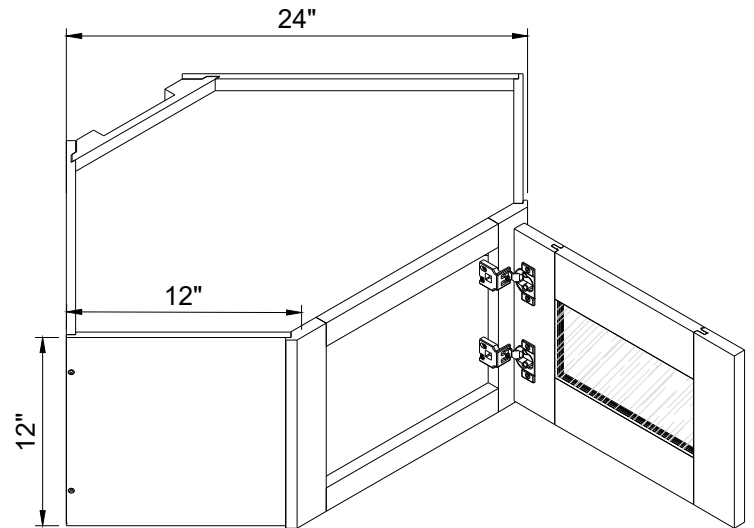

Wall Diagonal Coner Cabinet Glass Door

H12"

Item Code		W	H	D
WDC2412GD	Cabinet	24"	12"	12"
	Door	15 1/4"	11"	3/4"

No shelf

Clear glass included