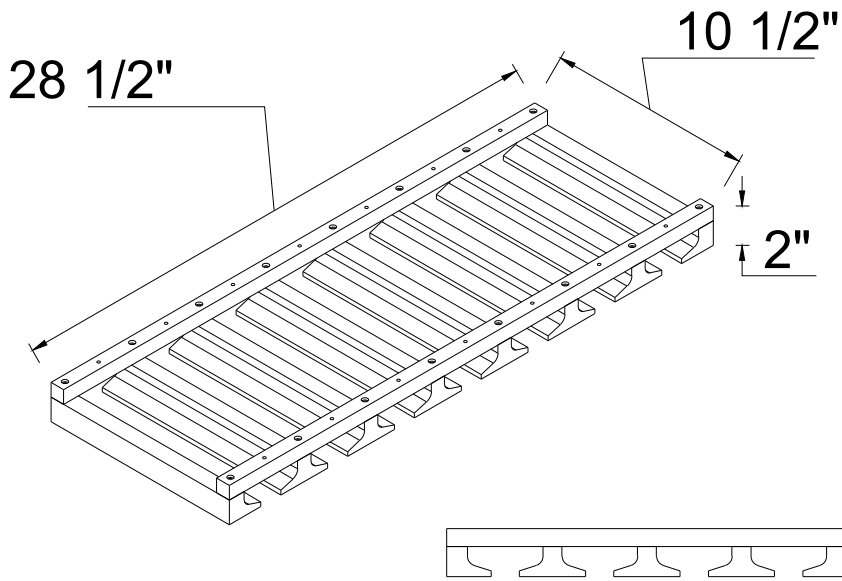

Stem Class Holder

Item Code		W	H	D
SGH30	Cabinet	28 1/2"	10 1/2"	2"