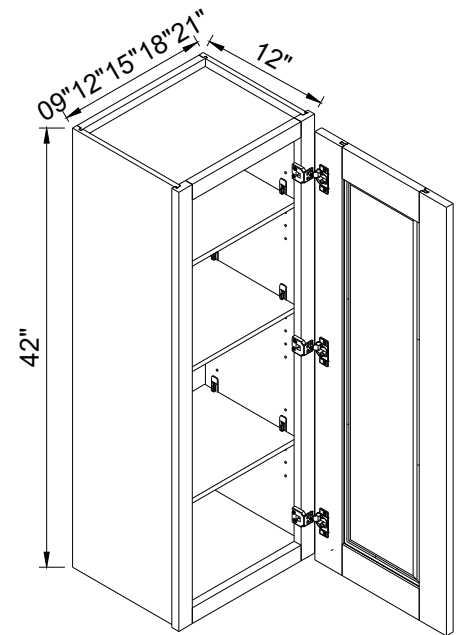

Wall Cabinet Single Door

H42"

Item Code		W	H	D
W0942	Cabinet	09"	42"	12"
	Door	8 1/2"	41"	3/4"
W1242	Cabinet	12"	42"	12"
	Door	11 1/2"	41"	3/4"
W1542	Cabinet	15"	42"	12"
	Door	14 1/2"	41"	3/4"
W1842	Cabinet	18"	42"	12"
	Door	17 1/2"	41"	3/4"
W2142	Cabinet	21"	42"	12"
	Door	20 1/2"	41"	3/4"

Three adjustable shelves

Wall Cabinet Double Door

H42"

Item Code		W	H	D
W2442	Cabinet	24"	42"	12"
	Door	11 3/4"	41"	3/4"
W2742	Cabinet	27"	42"	12"
	Door	13 1/4"	41"	3/4"
W3042	Cabinet	30"	42"	12"
	Door	14 3/4"	41"	3/4"
W3342	Cabinet	33"	42"	12"
	Door	16 1/4"	41"	3/4"
W3642	Cabinet	36"	42"	12"
	Door	17 3/4"	41"	3/4"
W3942	Cabinet	39"	42"	12"
	Door	19 1/4"	41"	3/4"
W4242	Cabinet	42"	42"	12"
	Door	20 3/4"	41"	3/4"