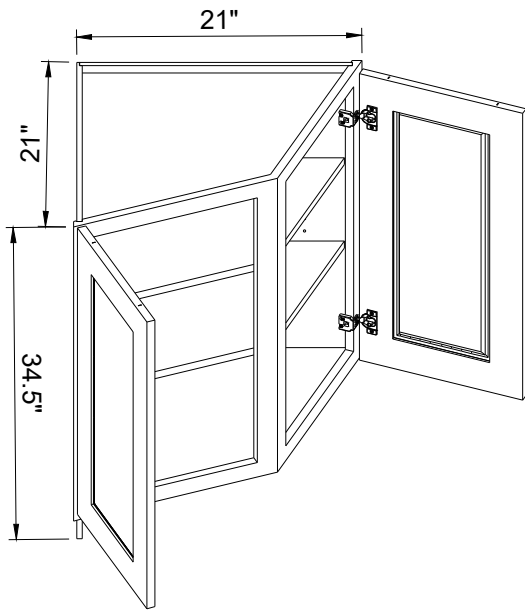

Angle Base

Item Code		W	H	D
BAE24	Cabinet	34"	34 1/2"	24"
	Door	17 1/4"	29 1/4"	3/4"