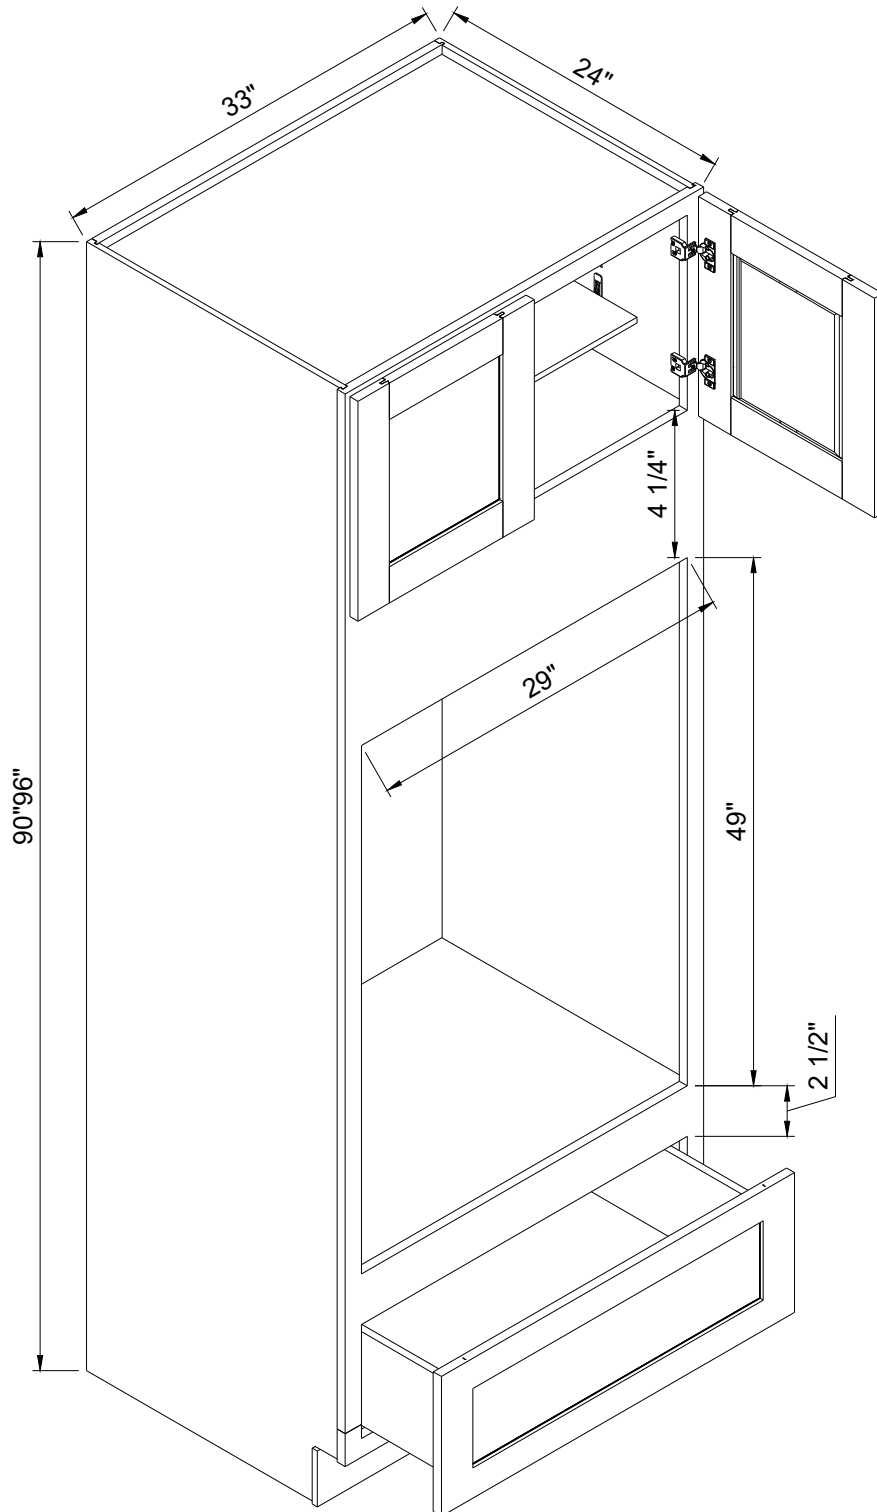

Six adjustable shelves

Oven Cabinet 1 Drawer

Item Code	W	H	D	
OC338424-1D	Cabinet	33"	84"	24"
	Door	16 1/4"	17"	3/4"
	Drawer	32 1/2"	6"	3/4"

Oven Cabinet 1 Drawer

Item Code		W	H	D
OC339024-1D	Cabinet	33"	90"	24"
	Door	16 1/4"	23"	3/4"
	Drawer	32 1/2"	6"	3/4"
OC339624-1D	Cabinet	33"	96"	24"
	Door	16 1/4"	23"	3/4"
	Drawer	32 1/2"	6"	3/4"