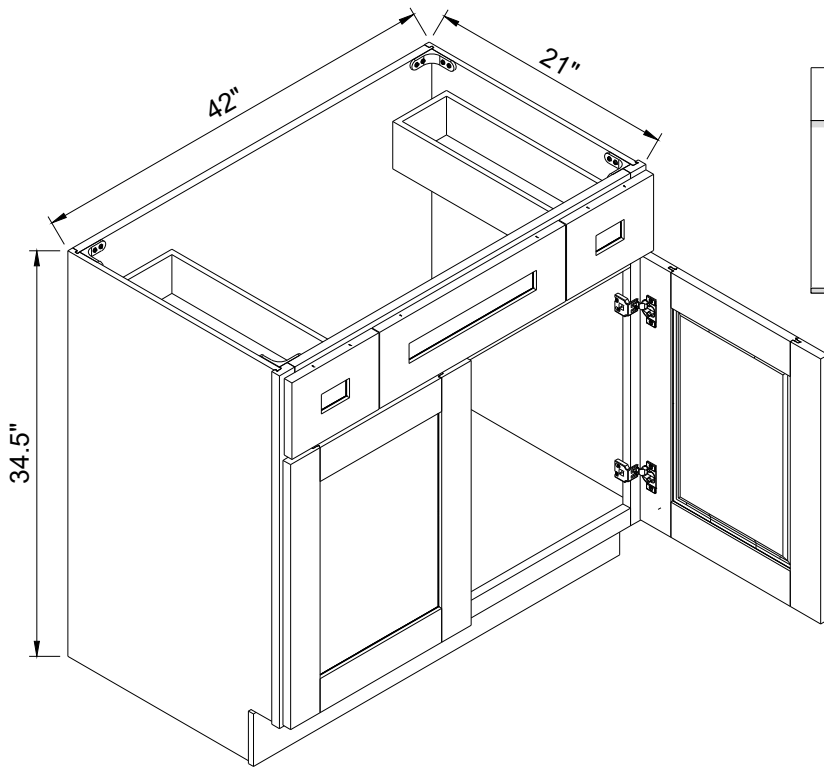

Vanity Combo Base

Item Code	W	H	D	
VSDB42	Cabinet	42"	34 1/2"	21"
	Door	20 3/4"	22"	3/4"
	Drawer	11 1/2"	6 3/4"	3/4"
	Drawer	18 1/4"	6 3/4"	3/4"