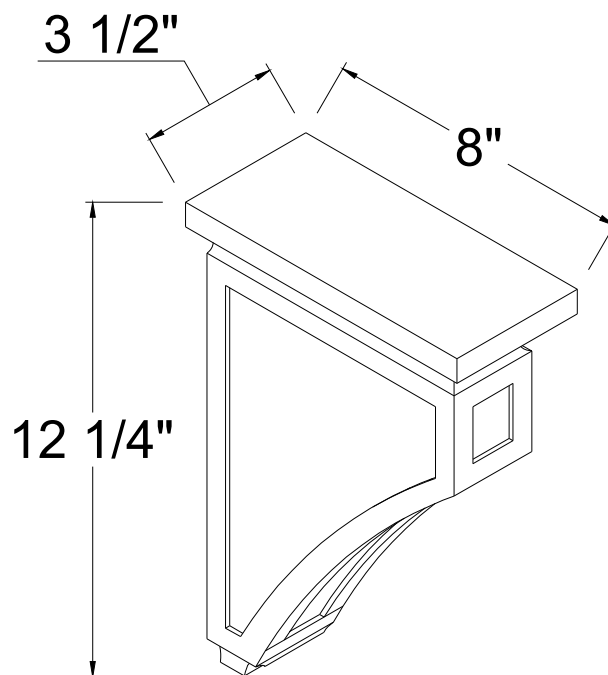

Square

Item Code		W	H	D
SQDL	Cabinet	3"	34 1/2"	3"

Decorative Corbel

Item Code		W	H	D
MCB	Cabinet	3 1/2"	12 1/4"	8"