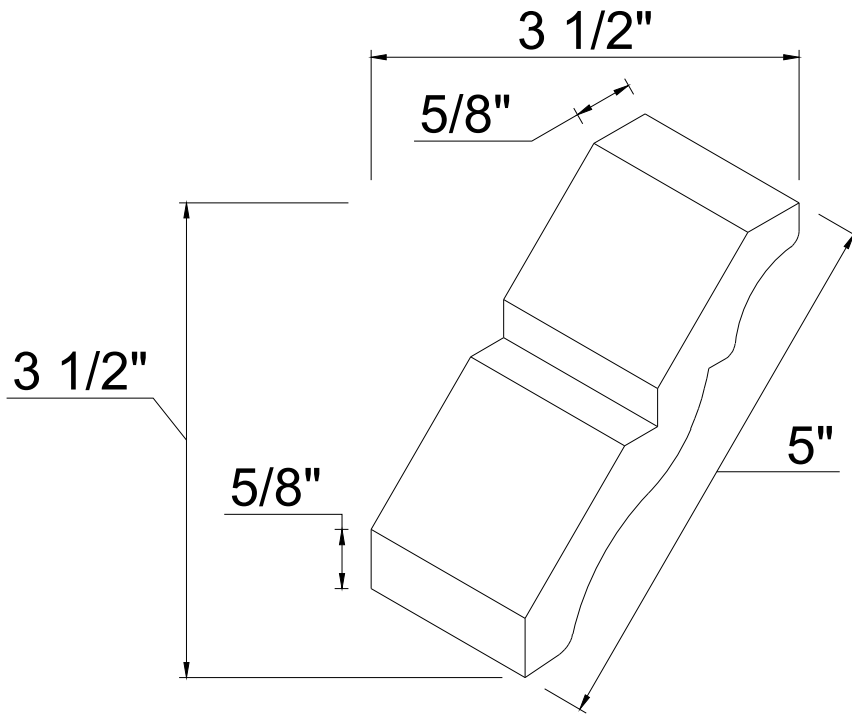

Royal crown molding

Item Code		W	H	D
BCM8	Cabinet	96"	5"	3/4"