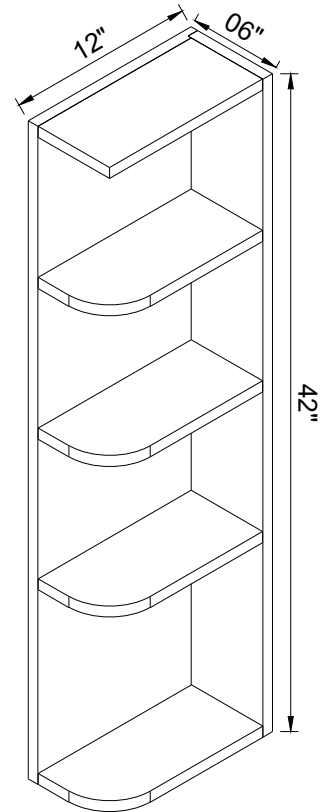

Vanity Combo Base

Item Code		W	H	D
VSD30L	Cabinet	30"	34 1/2"	21"
	Door	17 3/4"	22"	3/4"
	Drawer	29 1/2"	6 3/4"	3/4"
	Drawer	11 1/2"	10 3/4"	3/4"

Item Code		W	H	D
VSD30R	Cabinet	30"	34 1/2"	21"
	Door	17 3/4"	22"	3/4"
	Drawer	29 1/2"	6 3/4"	3/4"
	Drawer	11 1/2"	10 3/4"	3/4"

Vanity Combo Base

Item Code		W	H	D
VSD36L	Cabinet	36"	34 1/2"	21"
	Door	11 3/4"	22"	3/4"
	Drawer	35 1/2"	6 3/4"	3/4"
	Drawer	11 1/2"	10 3/4"	3/4"

Item Code		W	H	D
VSD36R	Cabinet	36"	34 1/2"	21"
	Door	11 3/4"	22"	3/4"
	Drawer	35 1/2"	6 3/4"	3/4"
	Drawer	11 1/4"	10 3/4"	3/4"

WMO front opening is 27"x16"

Microwave Wall Cabinet

Item Code		W	H	D
WMO3042	Cabinet	30"	42"	12"
	Door	14 3/4"	21 1/2"	3/4"

WMO front opening is 27"x16"

Open End Shelf

Item Code		W	H	D
WOES0630	Cabinet	06"	30"	12"
WOES0636	Cabinet	06"	36"	12"
WOES0642	Cabinet	06"	42"	12"