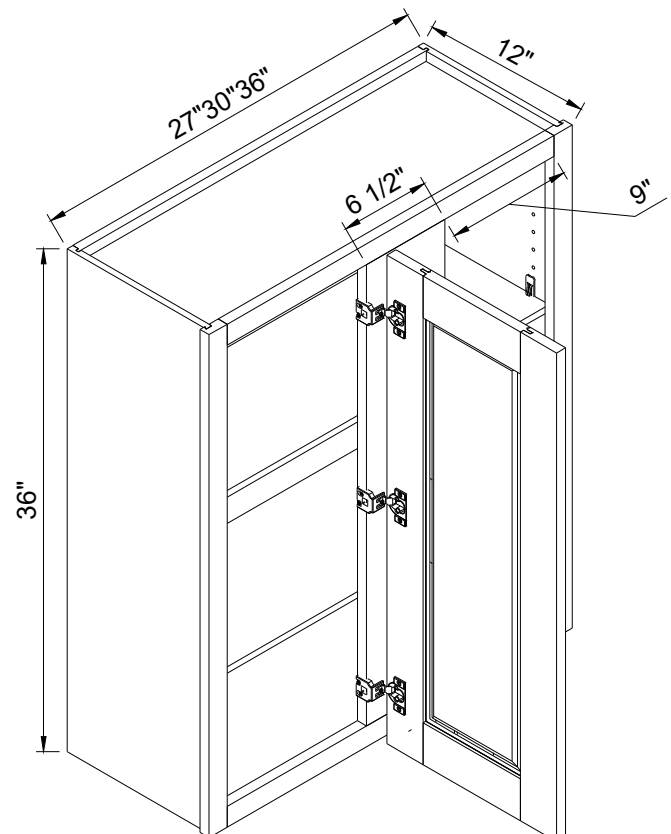

Wall Blind Corner Cabinet

H30"

Item Code		W	H	D
WBC2730	Cabinet	27"	30"	12"
	Door	11"	29"	3/4"
WBC3030	Cabinet	30"	30"	12"
	Door	14"	29"	3/4"
WBC3630	Cabinet	36"	30"	12"
	Door	20"	29"	3/4"

Reversible L or R

Can be pulled exact fit

Wall Blind Corner Cabinet

H36"

Item Code		W	H	D
WBC2736	Cabinet	27"	36"	12"
	Door	11"	35"	3/4"
WBC3036	Cabinet	30"	36"	12"
	Door	14"	35"	3/4"
WBC3636	Cabinet	36"	36"	12"
	Door	20"	35"	3/4"

Reversible L or R

Can be pulled exact fit