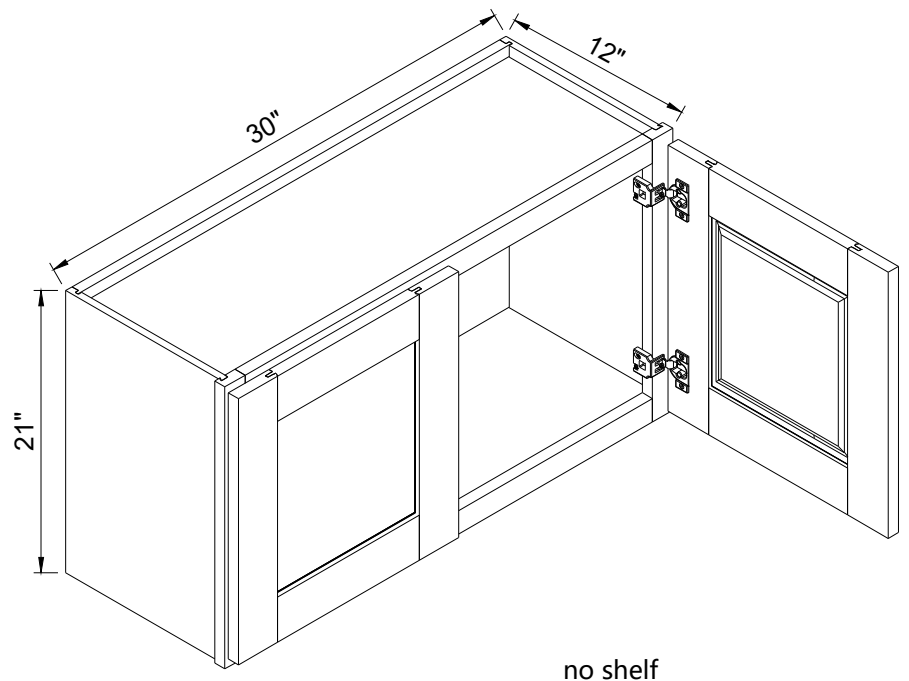

Wall Cabinet Double Door

H21"

Item Code		W	H	D
W3021	Cabinet	30"	21"	12"
	Door	14 3/4"	20"	3/4"