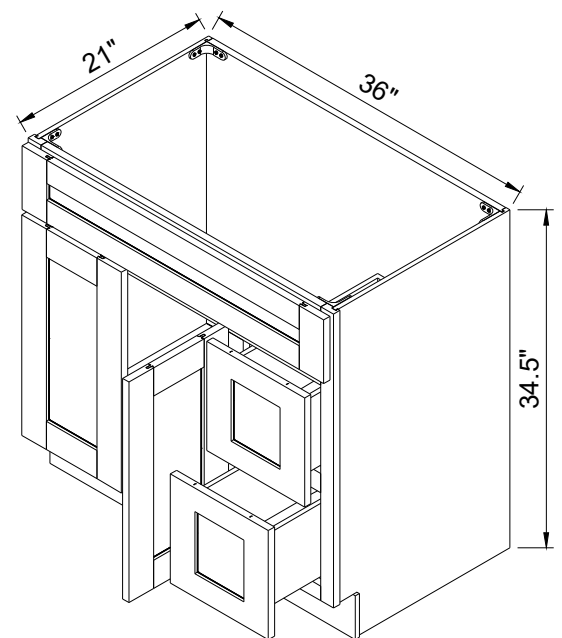

Vanity Combo Base

Item Code		W	H	D
VSD36L	Cabinet	36"	34 1/2"	21"
	Door	11 3/4"	22"	3/4"
	Drawer	35 1/2"	6 3/4"	3/4"
	Drawer	11 1/2"	10 3/4"	3/4"

Item Code		W	H	D
VSD36R	Cabinet	36"	34 1/2"	21"
	Door	11 3/4"	22"	3/4"
	Drawer	35 1/2"	6 3/4"	3/4"
	Drawer	11 1/4"	10 3/4"	3/4"