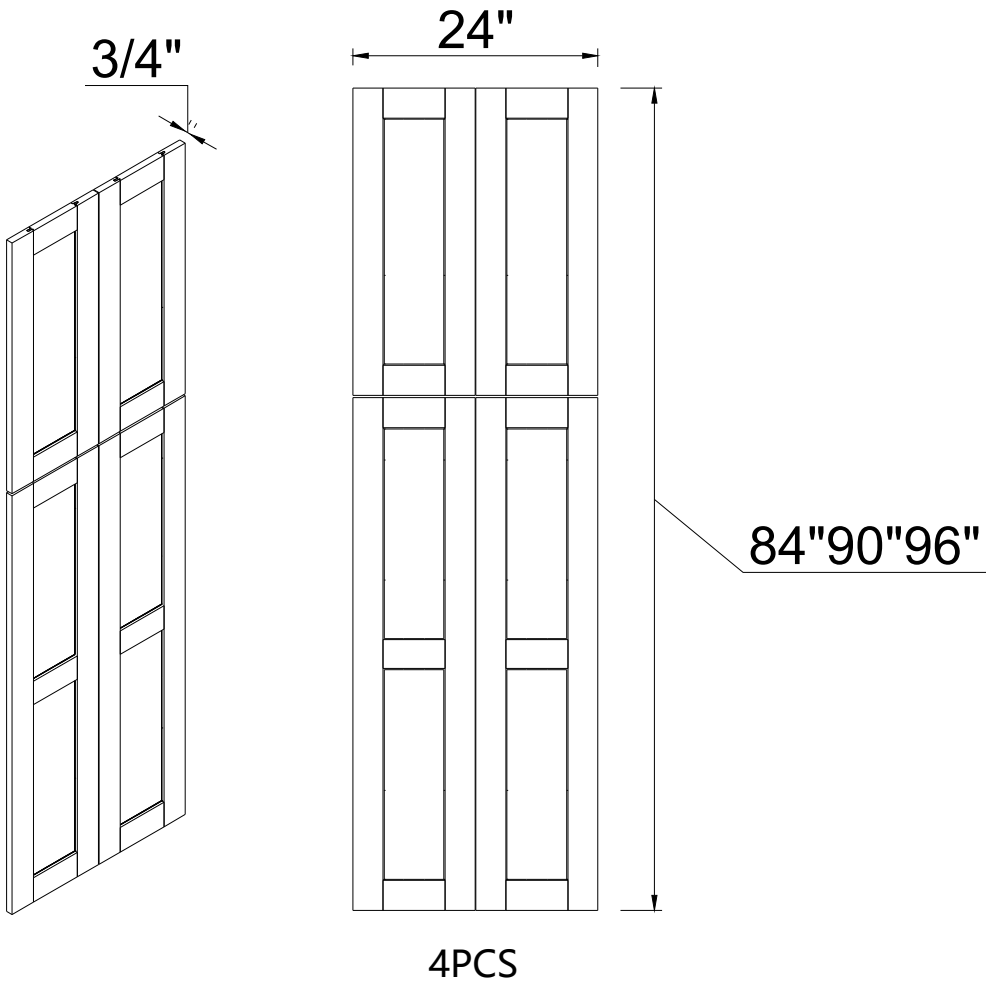

Item Code		W	H	D
TEDP2484	Cabinet	24"	84"	3/4"
TEDP2490	Cabinet	24"	90"	3/4"
TEDP2496	Cabinet	24"	96"	3/4"