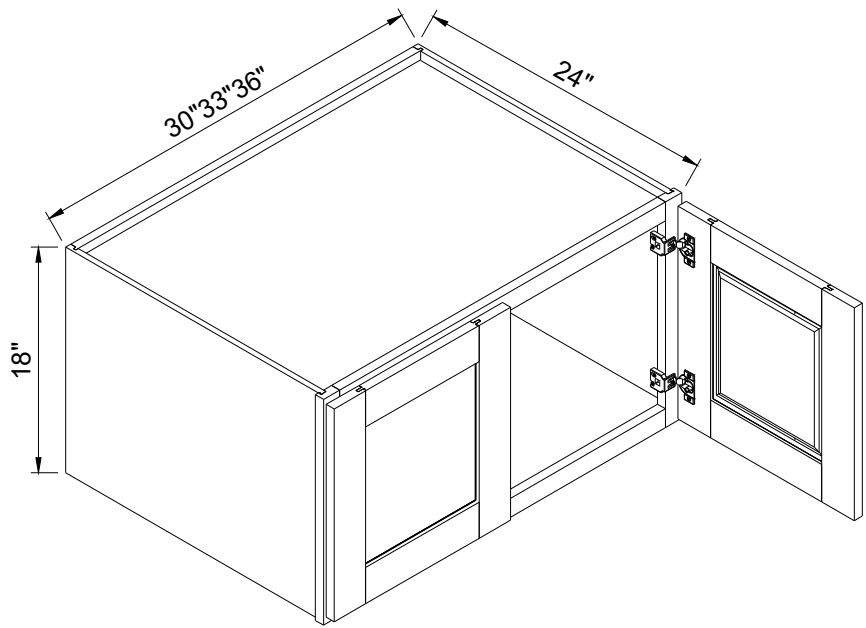

Wall Cabinet Double Door

H18"

Item Code		W	H	D
W301824	Cabinet	30"	15"	24"
	Door	14 3/4"	14"	3/4"
W331824	Cabinet	33"	15"	24"
	Door	16 1/4"	14"	3/4"
W361824	Cabinet	36"	15"	24"
	Door	17 3/4"	14"	3/4"

No shelf

Wall Cabinet Double Door

H24"

Item Code		W	H	D
W302424	Cabinet	30"	24"	24"
	Door	14 3/4"	23"	3/4"
W332424	Cabinet	33"	24"	24"
	Door	16 1/4"	23"	3/4"
W362424	Cabinet	36"	24"	24"
	Door	17 3/4"	23"	3/4"