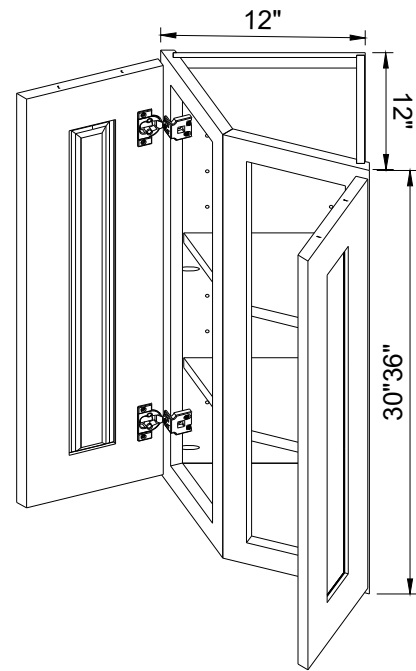

Angle Wall Cabinet

H30"36"

Item Code		W	H	D
WAE1230	Cabinet	12"	30"	12"
	Door	9 1/4"	29"	3/4"
WAE1236	Cabinet	12"	36"	12"
	Door	9 1/4"	35"	3/4"