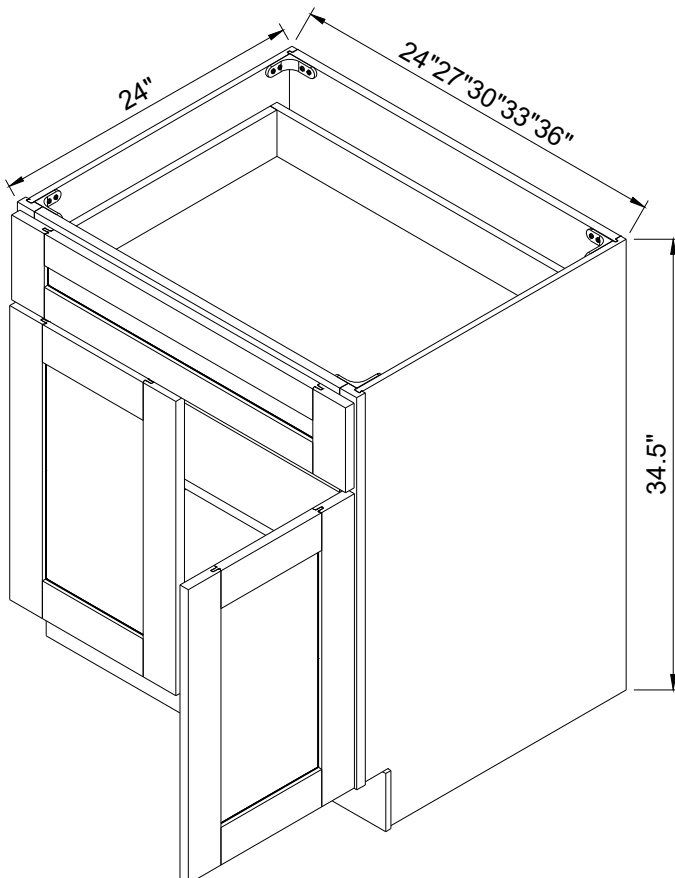

Single Door Single Drawer Base

Item Code		W	H	D
B12	Cabinet	12"	34 1/2"	24"
	Door	11 1/2"	22"	3/4"
	Drawer	11 1/2"	6 3/4"	3/4"
B15	Cabinet	15"	34 1/2"	24"
	Door	14 1/2"	22"	3/4"
	Drawer	14 1/2"	6 3/4"	3/4"
B18	Cabinet	18"	34 1/2"	24"
	Door	17 1/2"	22"	3/4"
	Drawer	17 1/2"	6 3/4"	3/4"
B21	Cabinet	21"	34 1/2"	24"
	Door	20 1/2"	22"	3/4"
	Drawer	20 1/2"	6 3/4"	3/4"

One adjustable shelf

Double Door Single Drawer Base

Item Code		W	H	D
B24	Cabinet	24"	34 1/2"	24"
	Door	11 3/4"	22"	3/4"
	Drawer	23 1/2"	6 3/4"	3/4"
B27	Cabinet	27"	34 1/2"	24"
	Door	13 1/4"	22"	3/4"
	Drawer	26 1/2"	6 3/4"	3/4"
B30	Cabinet	30"	34 1/2"	24"
	Door	14 3/4"	22"	3/4"
	Drawer	29 1/2"	6 3/4"	3/4"
B33	Cabinet	33"	34 1/2"	24"
	Door	16 1/4"	22"	3/4"
	Drawer	31 1/2"	6 3/4"	3/4"
B36	Cabinet	36"	34 1/2"	24"
	Door	17 3/4"	22"	3/4"
	Drawer	35 1/2"	6 3/4"	3/4"

One Adjustable Shelf

Double Door Double Drawer Base

Item Code		W	H	D
B39	Cabinet	39"	34 1/2"	24"
	Door	19 1/4"	22"	3/4"
	Drawer	19 1/4"	6 3/4"	3/4"
B42	Cabinet	42"	34 1/2"	24"
	Door	19 1/4"	22"	3/4"
	Drawer	19 1/4"	6 3/4"	3/4"