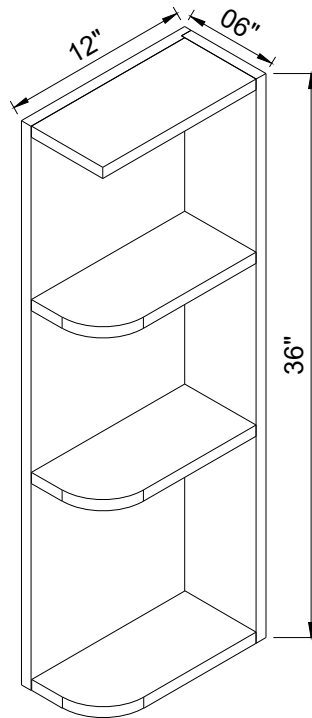

Open End Shelf

Item Code		W	H	D
WOES0630	Cabinet	06"	30"	12"
WOES0636	Cabinet	06"	36"	12"
WOES0642	Cabinet	06"	42"	12"