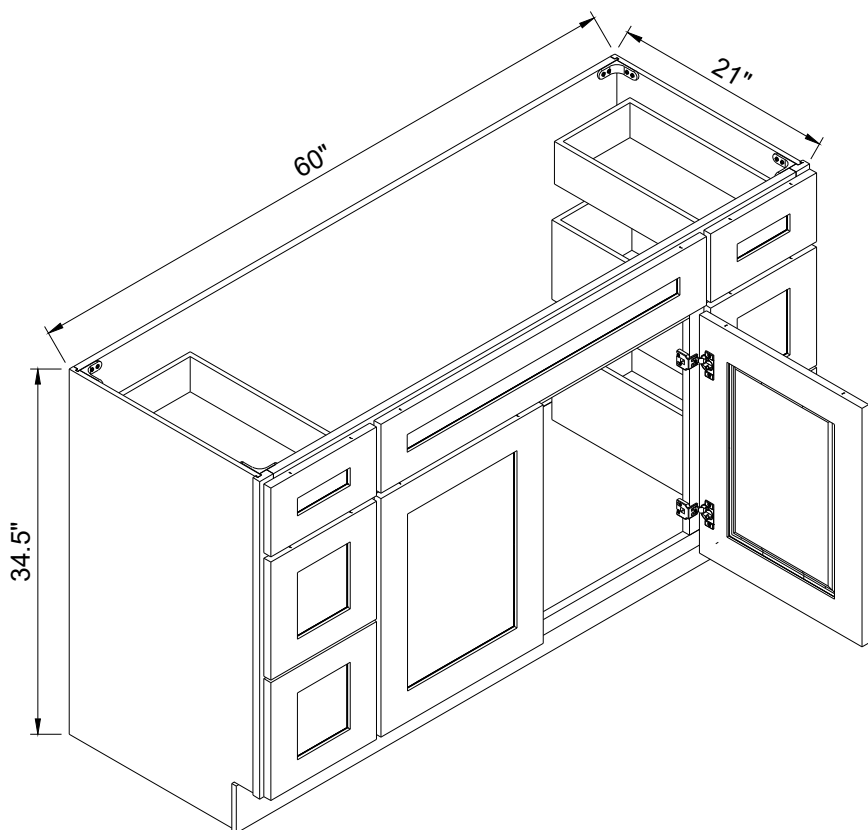

Vanity Sink Drawer Base Cabinet