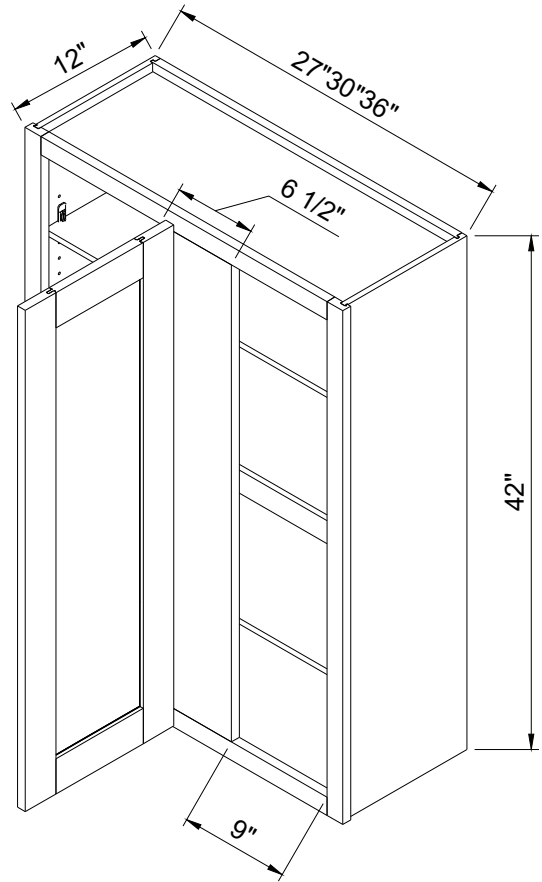

Wall Blind Corner Cabinet

H42"

Item Code		W	H	D
WBC2742	Cabinet	27"	42"	12"
	Door	11"	41"	3/4"
WBC3042	Cabinet	30"	42"	12"
	Door	14"	41"	3/4"
WBC3642	Cabinet	36"	42"	12"
	Door	20"	41"	3/4"

Reversible L or R
Can be pulled exact fit