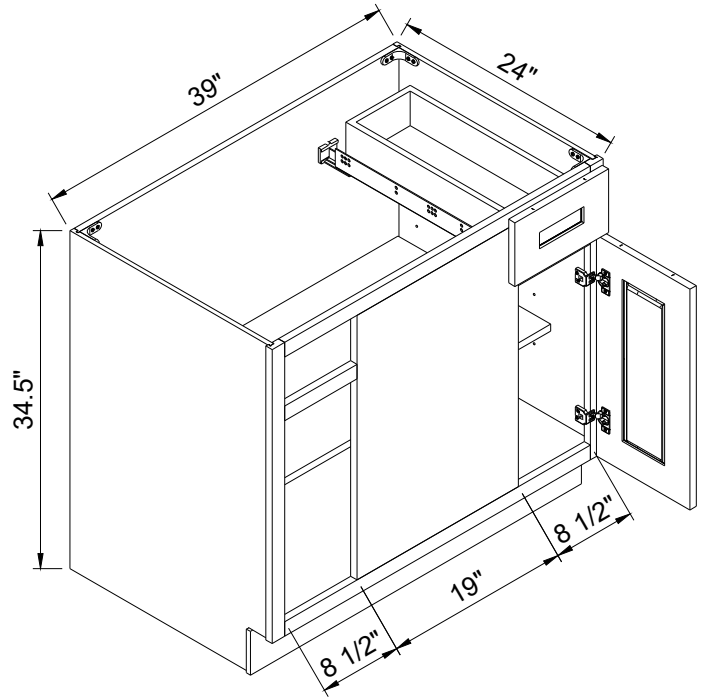

Blind Base

Item Code	W	H	D	
BBC39/42	Cabinet	39"	34 1/2"	24"
	Door	11"	22"	3/4"
	Drawer	11"	6 3/4"	3/4"
	install range: 39" 39"-42"