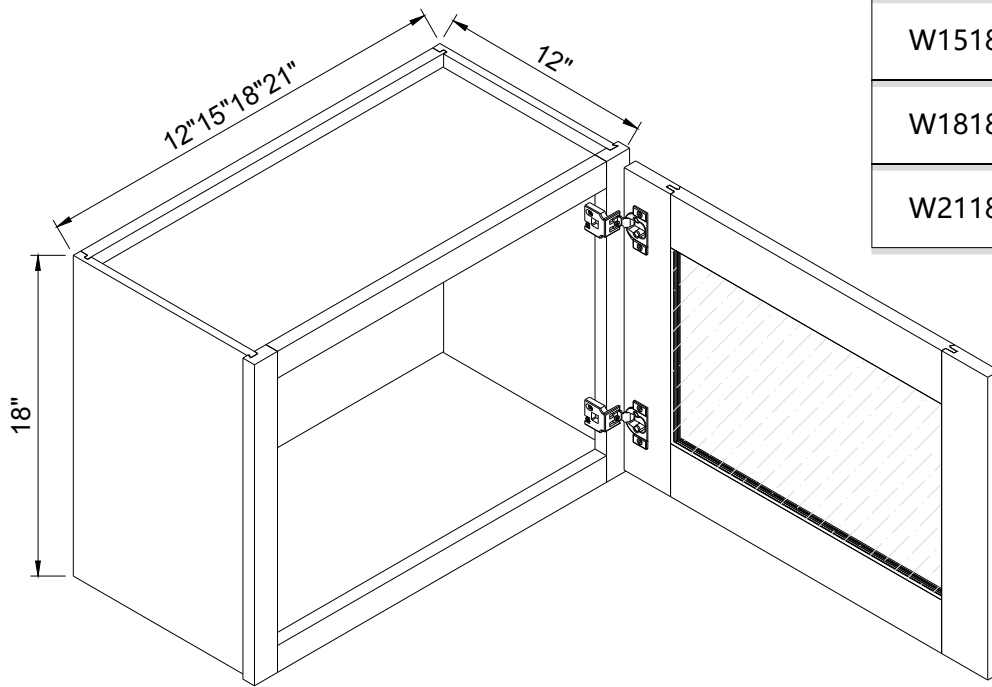

Wall Diagonal Coner Cabinet Glass Door

Item Code		W	H	D
W1218GD	Cabinet	12"	18"	12"
	Door	11 1/2"	17"	3/4"
W1518GD	Cabinet	15"	18"	12"
	Door	14 1/2"	17"	3/4"
W1818GD	Cabinet	18"	18"	12"
	Door	17 1/2"	17"	3/4"
W2118GD	Cabinet	21"	18"	12"
	Door	20 1/2"	17"	3/4"

No shelf

Clear glass included

Wall Cabinet Double Glass Door