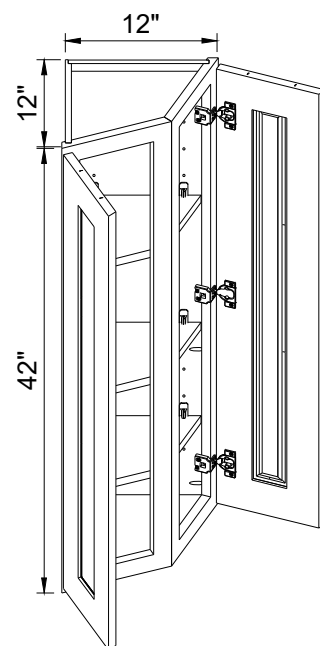

Angle Wall Cabinet

H42"

Item Code		W	H	D
WAE1242	Cabinet	12"	42"	12"
	Door	9 1/4"	41"	3/4"