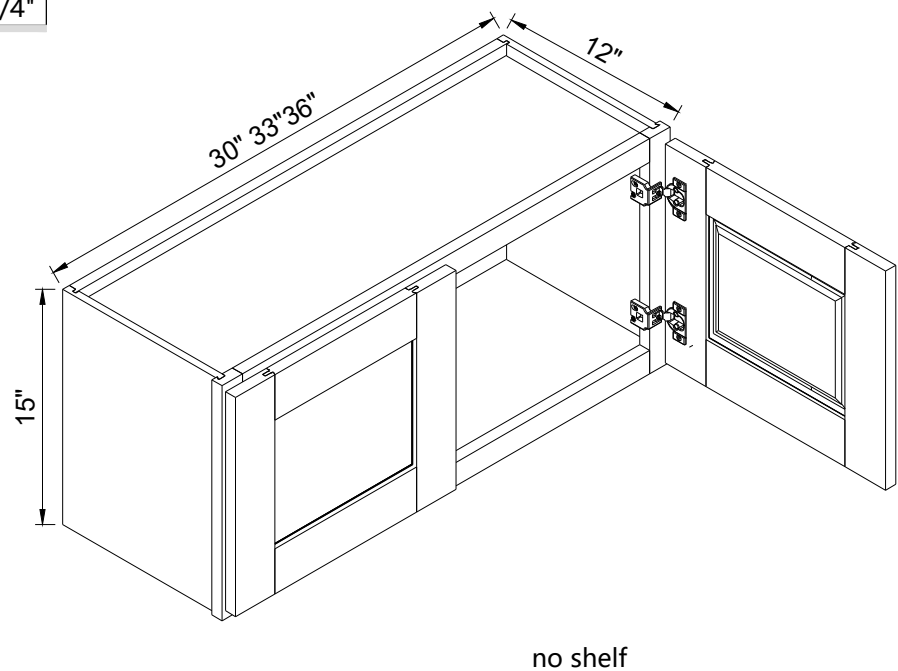

Wall Cabinet Double Door

H15"

Item Code		W	H	D
W3015	Cabinet	30"	15"	12"
	Door	14 3/4"	14"	3/4"
W3315	Cabinet	33"	15"	12"
	Door	16 1/4"	14"	3/4"
W3615	Cabinet	36"	15"	12"
	Door	18 3/4"	14"	3/4"