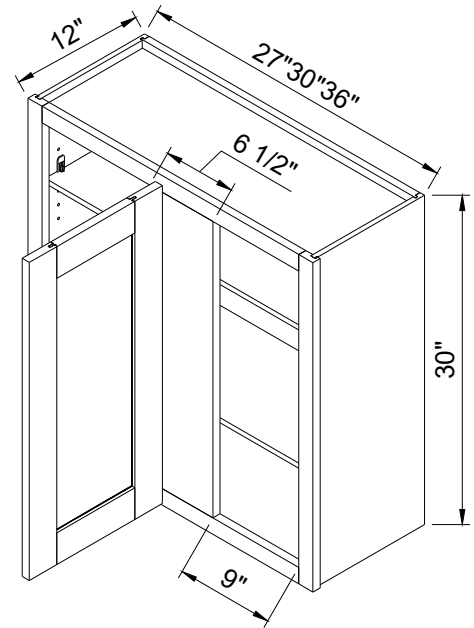

Wall Blind Corner Cabinet

H30"

Item Code		W	H	D
WBC2730	Cabinet	27"	30"	12"
	Door	11"	29"	3/4"
WBC3030	Cabinet	30"	30"	12"
	Door	14"	29"	3/4"
WBC3630	Cabinet	36"	30"	12"
	Door	20"	29"	3/4"

Reversible L or R

Can be pulled exact fit

Wall Blind Corner Cabinet

H36"

Item Code		W	H	D
WBC2736	Cabinet	27"	36"	12"
	Door	11"	35"	3/4"
WBC3036	Cabinet	30"	36"	12"
	Door	14"	35"	3/4"
WBC3636	Cabinet	36"	36"	12"
	Door	20"	35"	3/4"

Reversible L or R

Can be pulled exact fit