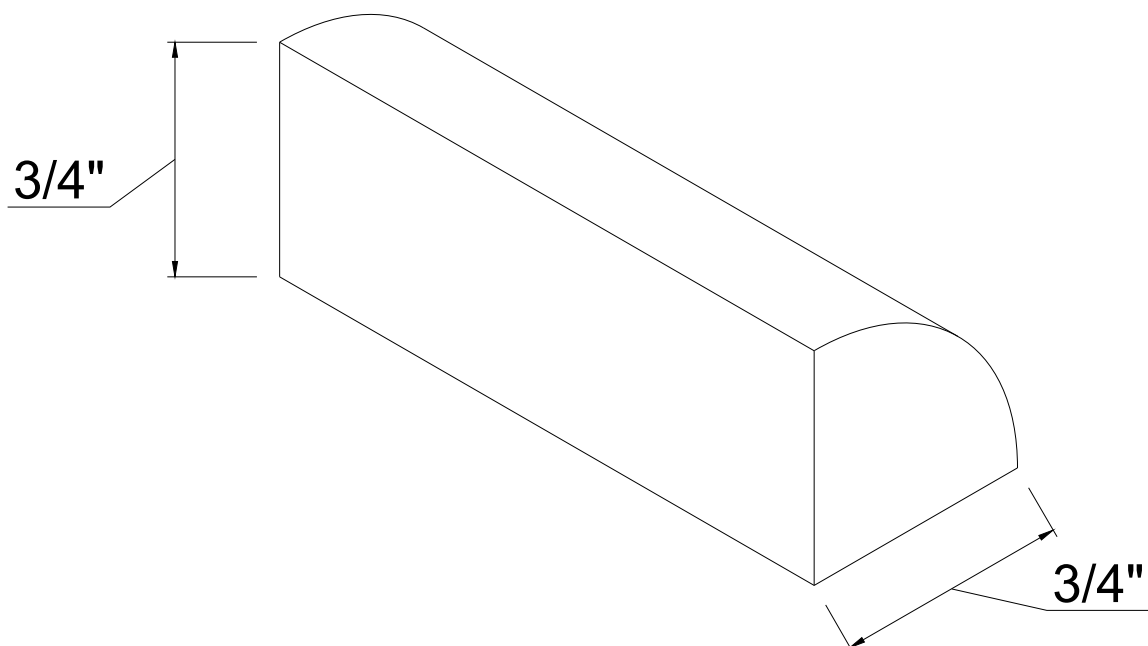

Shoe molding

Item Code		W	H	D
QR8	Cabinet	96"	3/4"	3/4"