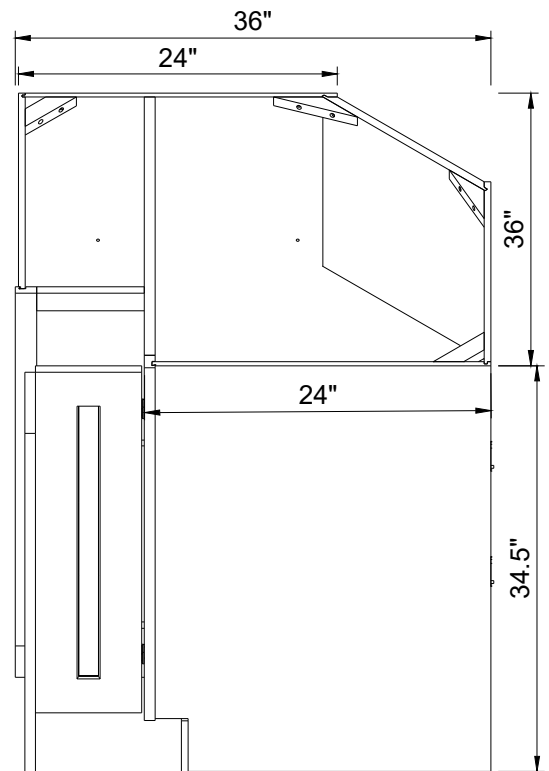

Item Code		W	H	D
BER33	Cabinet	33"	34 1/2"	24"
	Door	7 3/4"	29 1/4"	3/4"

Item Code		W	H	D
BER36	Cabinet	36"	34 1/2"	24"
	Door	10 3/4"	29 1/4"	3/4"