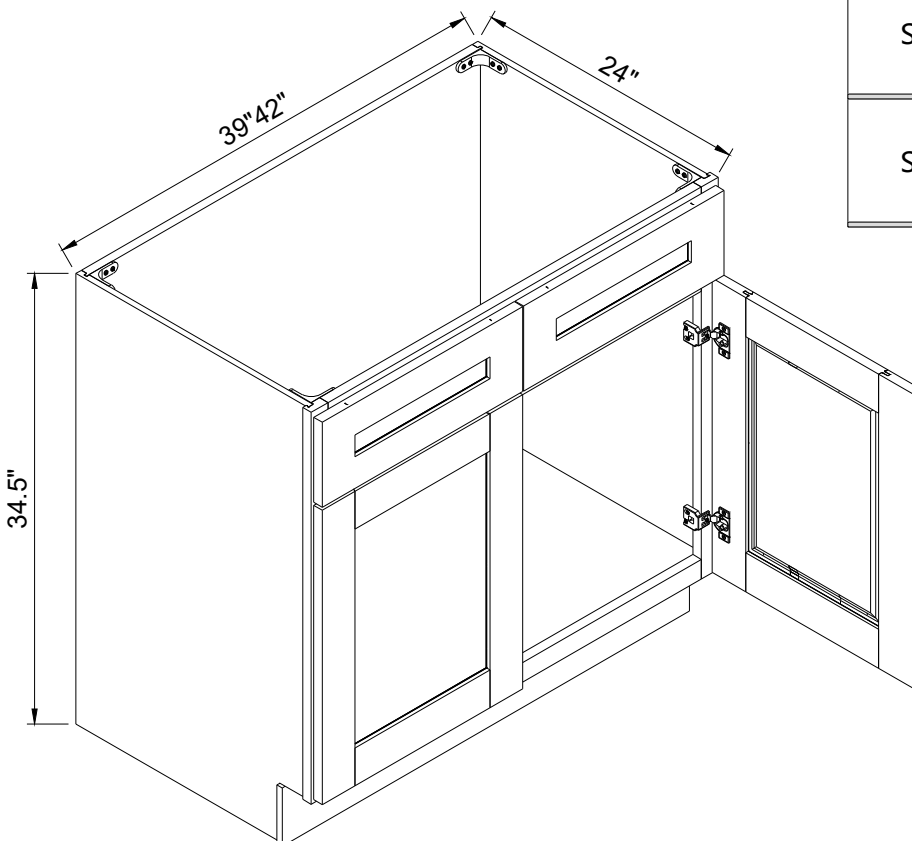

Item Code		W	H	D
SB39	Cabinet	39"	34 1/2"	24"
	Door	19 1/4"	22"	3/4"
	Drawer	19 1/4"	6 3/4"	3/4"
SB42	Cabinet	42"	34 1/2"	24"
	Door	19 1/4"	22"	3/4"
	Drawer	19 1/4"	6 3/4"	3/4"

Two Dummy Drawer