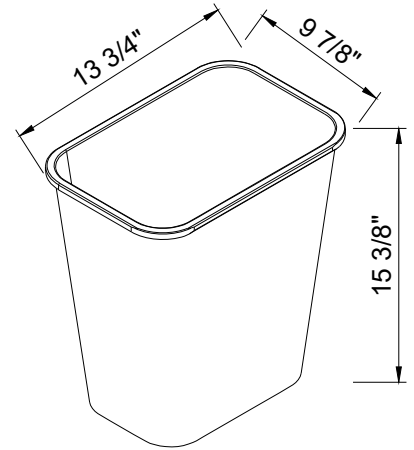

One adjustable shelf

2 Drawer Base

Item Code		W	H	D
2DB30	Cabinet	30"	34 1/2"	24"
	Drawer	29 1/2"	14 3/8"	3/4"
2DB36	Cabinet	36"	34 1/2"	24"
	Drawer	35 1/2"	14 3/8"	3/4"

3 Drawer Base

Item Code		W	H	D
3DB12	Cabinet	12"	34 1/2"	24"
	Drawer	11 1/2"	10 3/4"	3/4"
	Drawer	11 1/2"	6 3/4"	3/4"
3DB15	Cabinet	15"	34 1/2"	24"
	Drawer	14 1/2"	10 3/4"	3/4"
	Drawer	14 1/2"	6 3/4"	3/4"
3DB18	Cabinet	18"	34 1/2"	24"
	Drawer	17 1/2"	10 3/4"	3/4"
	Drawer	17 1/2"	6 3/4"	3/4"
3DB21	Cabinet	21"	34 1/2"	24"
	Drawer	20 1/2"	10 3/4"	3/4"
	Drawer	20 1/2"	6 3/4"	3/4"
3DB24	Cabinet	24"	34 1/2"	24"
	Drawer	23 1/2"	10 3/4"	3/4"
	Drawer	23 1/2"	6 3/4"	3/4"
3DB27	Cabinet	27"	34 1/2"	24"
	Drawer	26 1/2"	10 3/4"	3/4"
	Drawer	26 1/2"	6 3/4"	3/4"
3DB30	Cabinet	30"	34 1/2"	24"
	Drawer	29 1/2"	10 3/4"	3/4"
	Drawer	29 1/2"	6 3/4"	3/4"
3DB33	Cabinet	33"	34 1/2"	24"
	Drawer	32 1/2"	10 3/4"	3/4"
	Drawer	32 1/2"	6 3/4"	3/4"
3DB36	Cabinet	36"	34 1/2"	24"
	Drawer	35 1/2"	10 3/4"	3/4"
	Drawer	35 1/2"	6 3/4"	3/4"

Tray Base

Item Code		W	H	D
B09FH	Cabinet	09"	34 1/2"	24"
	Door	8 1/2"	29"	3/4"

One adjustable shelf

Item Code		W	H	D
B06SR	Cabinet	06"	34 1/2"	24"
	Drawer	5 1/2"	29"	3/4"
B09SR	Cabinet	09"	34 1/2"	24"
	Drawer	8 1/2"	29"	3/4"

Waste basket Cabinet

Item Code		W	H	D
B18-Trash	Cabinet	18"	34 1/2"	24"
	Drawer	17 1/2"	22 1/2"	3/4"
	Drawer	17 1/2"	6 1/2"	3/4"
TK-trashcan	Cabinet	13 3/4"	15 3/8"	9 7/8"

TK-trashcan

Microwave Base Cabinet

Item Code		W	H	D
MB30	Cabinet	30"	34 1/2"	24"
	Drawer	29 1/2"	11 1/8"	3/4"

MB front opening is 27"x16"

Angle Base

Item Code		W	H	D
BAE24	Cabinet	34"	34 1/2"	24"
	Door	17 1/4"	29 1/4"	3/4"

Diagonal Sink Base