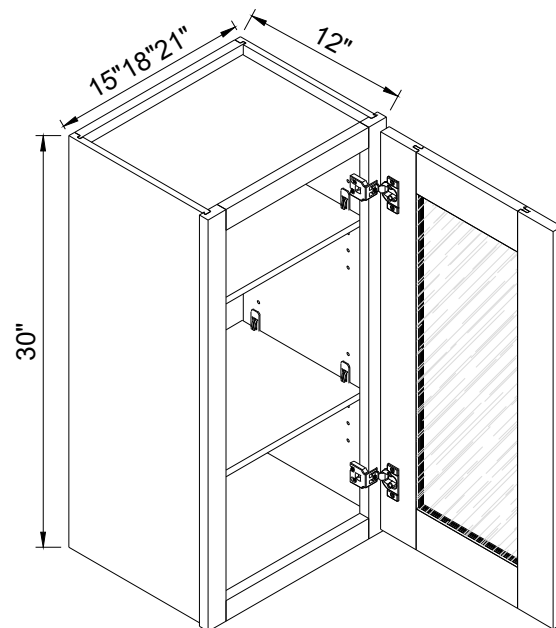

Wine Rack

Item Code		W	H	D
WRC3015	Cabinet	30"	15"	12"

"X" Wine Rack

Item Code		W	H	D
WXC1818	Cabinet	18"	18"	12"

Wall Cabinet Single Glass Door

Item Code		W	H	D
W1530GD	Cabinet	15"	30"	12"
	Door	14 1/2"	29"	3/4"
W1830GD	Cabinet	18"	30"	12"
	Door	17 1/2"	29"	3/4"
W2130GD	Cabinet	21"	30"	12"
	Door	20 1/2"	29"	3/4"