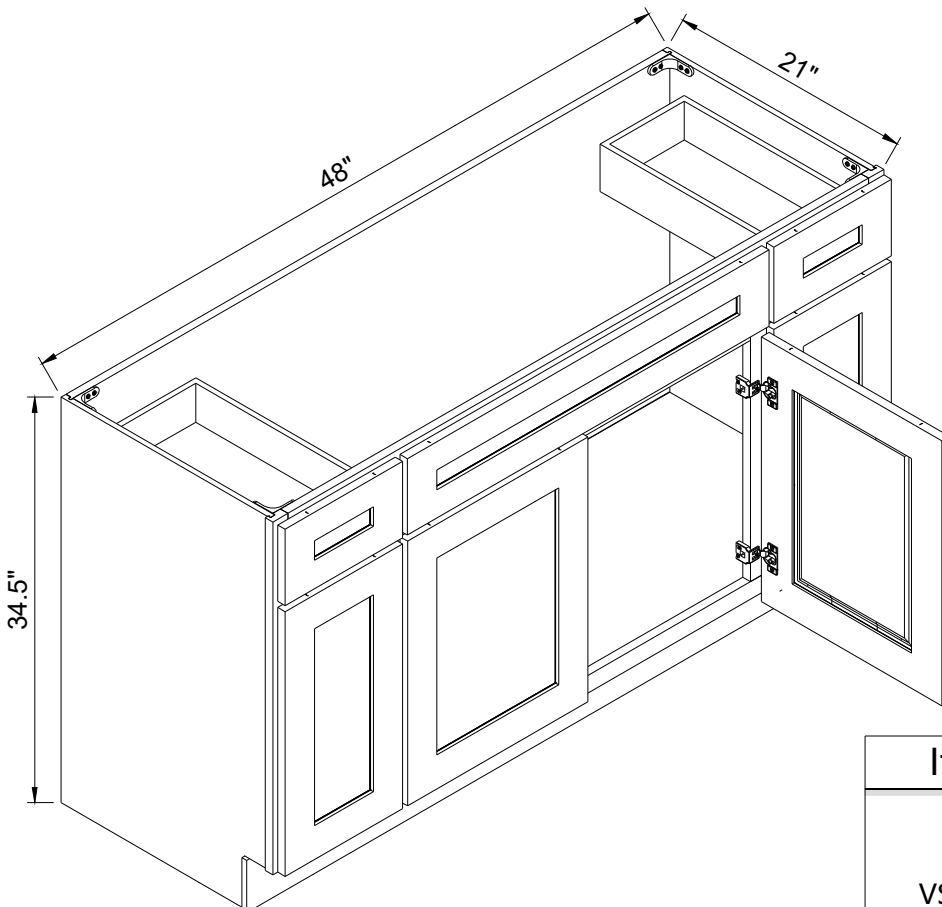

Vanity Combo Base

Item Code	W	H	D	
VSDB48	Cabinet	48"	34 1/2"	21"
	Door	11 1/2"	22"	3/4"
	Door	11 3/4"	22"	3/4"
	Drawer	11 1/2"	6 3/4"	3/4"
	Drawer	23 1/2"	6 3/4"	3/4"