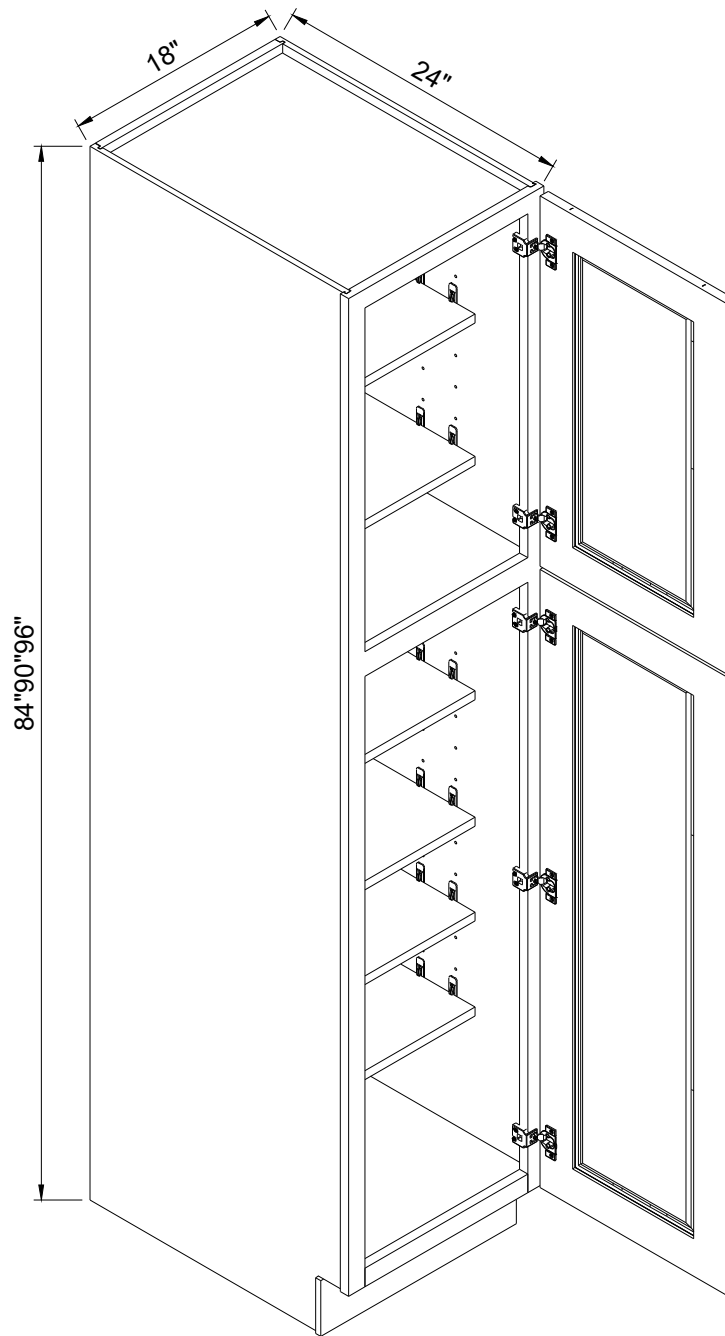

Single Door Utility Cabinet

Item Code		W	H	D
TP188424	Cabinet	18"	84"	24"
	Door	17 1/2"	49 1/4"	3/4"
	Door	17 1/2"	29"	3/4"
TP189024	Cabinet	18"	90"	24"
	Door	17 1/2"	49 1/4"	3/4"
	Door	17 1/2"	35"	3/4"
TP189624	Cabinet	18"	96"	24"
	Door	17 1/2"	49 1/4"	3/4"
	Door	17 1/2"	41"	3/4"

Six adjustable shelves