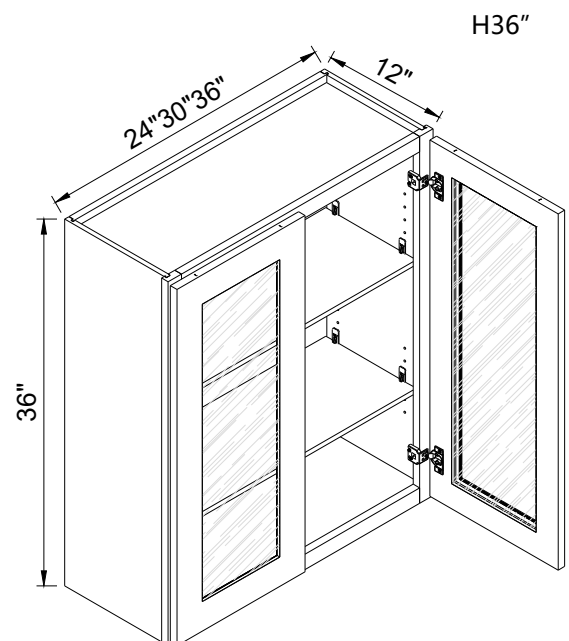

Two adjustable shelves

Clear glass included