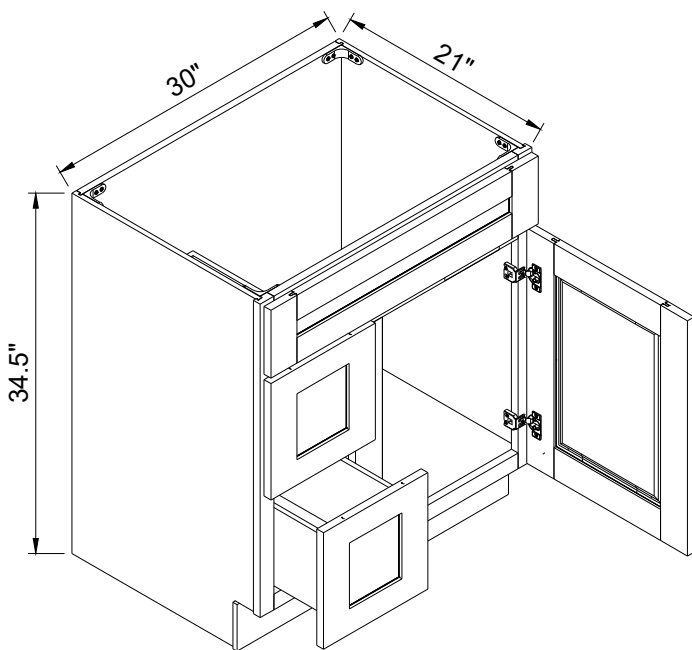

Vanity Combo Base

Item Code		W	H	D
VSD30L	Cabinet	30"	34 1/2"	21"
	Door	17 3/4"	22"	3/4"
	Drawer	29 1/2"	6 3/4"	3/4"
	Drawer	11 1/2"	10 3/4"	3/4"

Item Code		W	H	D
VSD30R	Cabinet	30"	34 1/2"	21"
	Door	17 3/4"	22"	3/4"
	Drawer	29 1/2"	6 3/4"	3/4"
	Drawer	11 1/2"	10 3/4"	3/4"