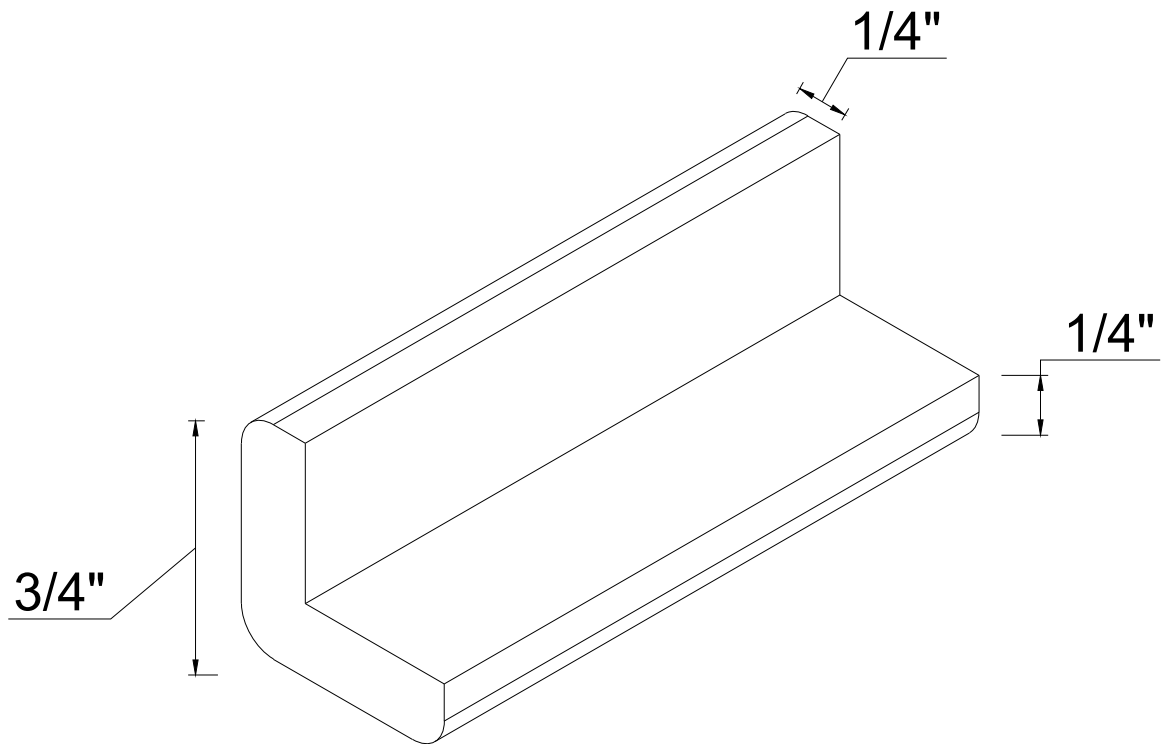

Outside Crown Molding

Item Code		W	H	D
OCM8	Cabinet	96"	3/4"	3/4"