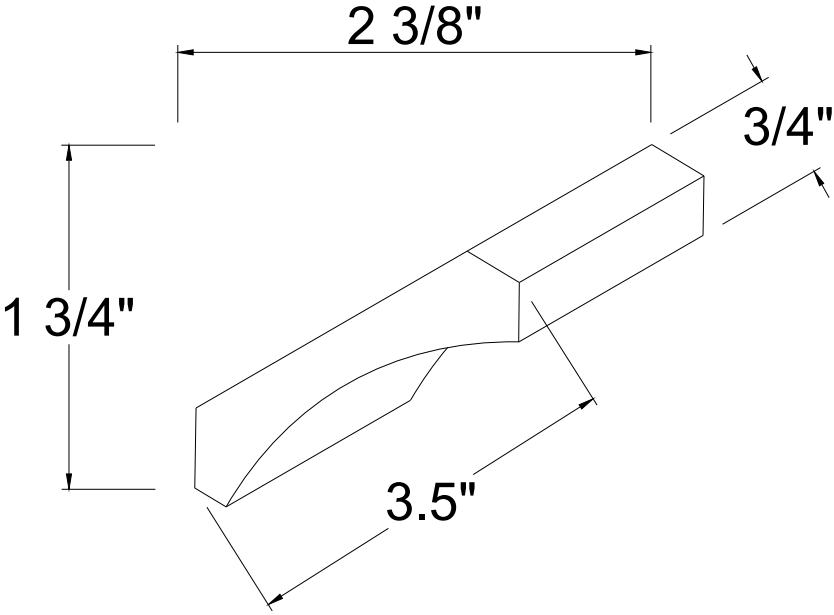

Item Code		W	H	D
COV3.5	Cabinet	96"	3.5"	3/4"