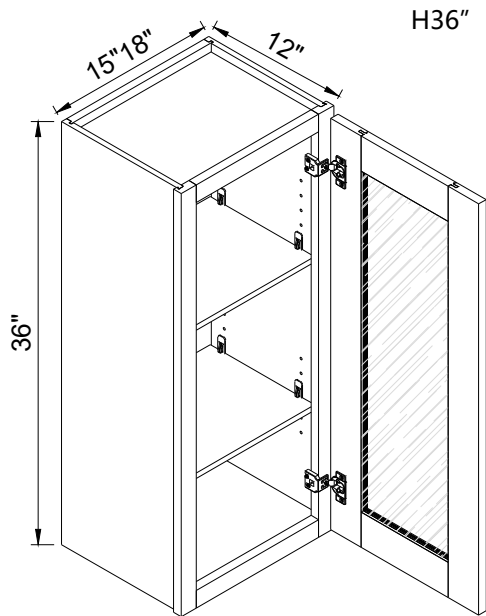

Wall Cabinet Single Glass Door

Item Code		W	H	D
W1536GD	Cabinet	15"	36"	12"
	Door	14 1/2"	35"	3/4"
W1836GD	Cabinet	18"	36"	12"
	Door	17 1/2"	35"	3/4"

Two adjustable shelves

Clear glass included

Wall Cabinet Double Glass Door

Item Code		W	H	D
W2436GD	Cabinet	24"	36"	12"
	Door	11 3/4"	35"	3/4"
W3036GD	Cabinet	30"	36"	12"
	Door	14 3/4"	35"	3/4"
W3636GD	Cabinet	36"	36"	12"
	Door	17 3/4"	35"	3/4"