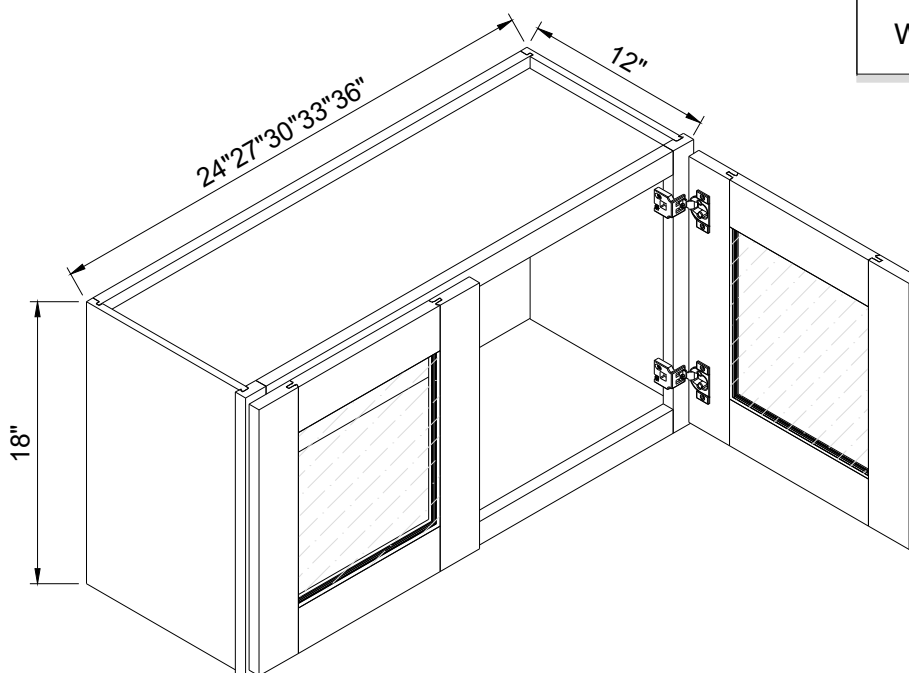

Item Code		W	H	D
W2418GD	Cabinet	24"	18"	12"
	Door	11 3/4"	17"	3/4"
W2718GD	Cabinet	27"	18"	12"
	Door	13 1/4"	17"	3/4"
W3018GD	Cabinet	30"	18"	12"
	Door	14 3/4"	17"	3/4"
W3618GD	Cabinet	36"	18"	12"
	Door	17 3/4"	17"	3/4"

No shelf

Clear glass included