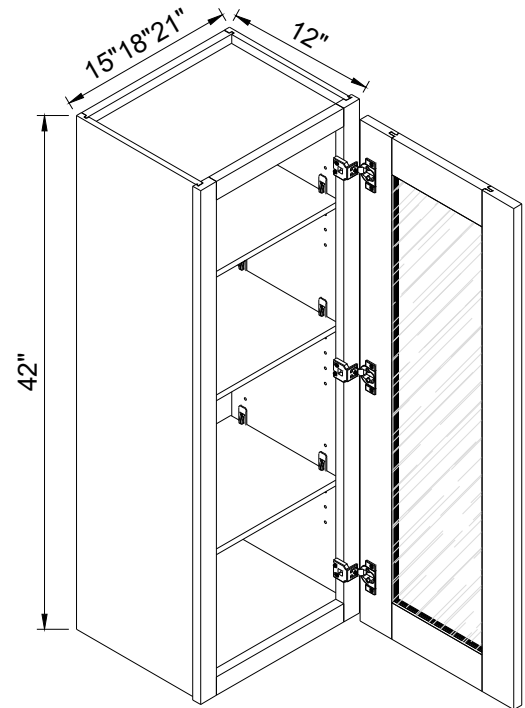

Wall Cabinet Double Glass Door

H42"

Item Code		W	H	D
W1542GD	Cabinet	15"	42"	12"
	Door	14 1/2"	41"	3/4"
W1842GD	Cabinet	18"	42"	12"
	Door	17 1/2"	41"	3/4"
W2142GD	Cabinet	21"	42"	12"
	Door	20 1/2"	41"	3/4"

Three adjustable shelves

Clear glass included

Wall Cabinet Double Glass Door

H42"

Item Code		W	H	D
W2442GD	Cabinet	24"	42"	12"
	Door	11 3/4"	41"	3/4"
W3042GD	Cabinet	30"	42"	12"
	Door	14 3/4"	41"	3/4"
W3642GD	Cabinet	36"	42"	12"
	Door	17 3/4"	41"	3/4"