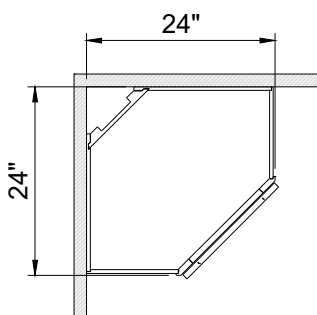

Three adjustable shelves

Clear glass included