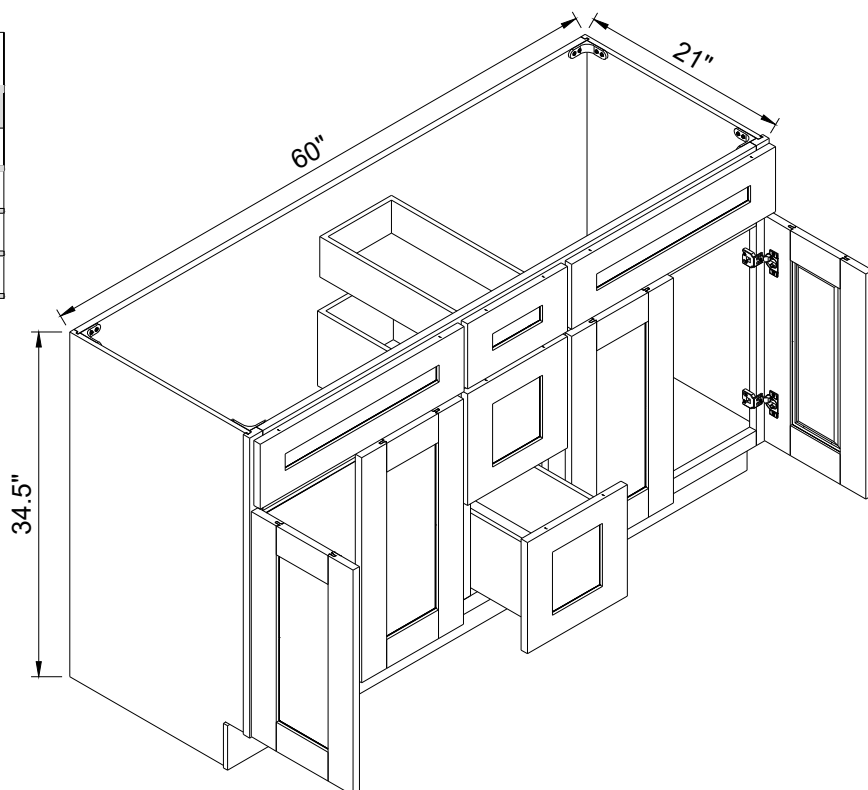

Vanity Sink Drawer Base Cabinet

Item Code	W	H	D	
VSDB60-DD	Cabinet	60"	34 1/2"	21"
	Door	11 1/2"	22"	3/4"
	T-Drawer	11 1/2"	6 3/4"	3/4"
	T-Drawer	23 1/2"	6 3/4"	3/4"
	B-Drawer	11 1/2"	10 3/4"	3/4"