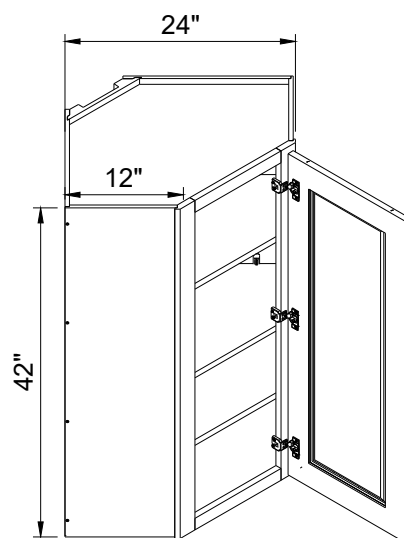

Wall Diagonal Coner Cabinet

H42"

Item Code		W	H	D
WDC2442	Cabinet	24"	42"	12"
	Door	15 1/4"	41"	3/4"

Three adjustable shelves