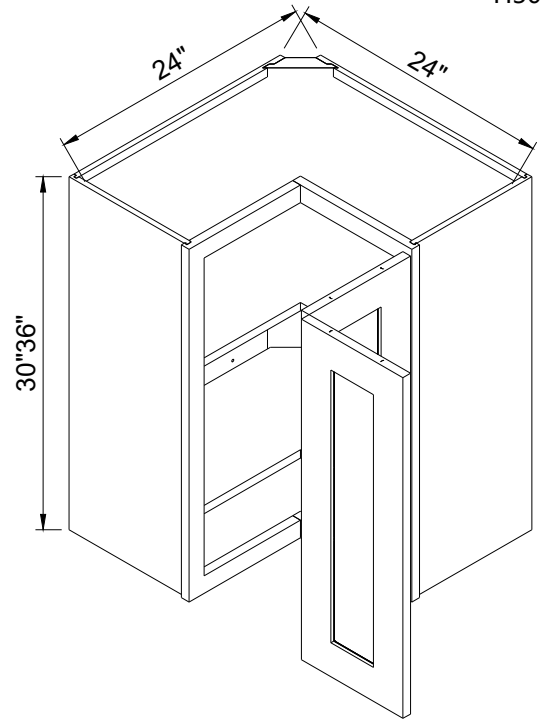

Wall Diagonal Corner Cabinet

H30"36"

Item Code		W	H	D
WPC2430	Cabinet	24"	30"	24"
	Door	10 3/4"	29"	3/4"
WPC2436	Cabinet	24"	36"	24"
	Door	10 3/4"	35"	3/4"