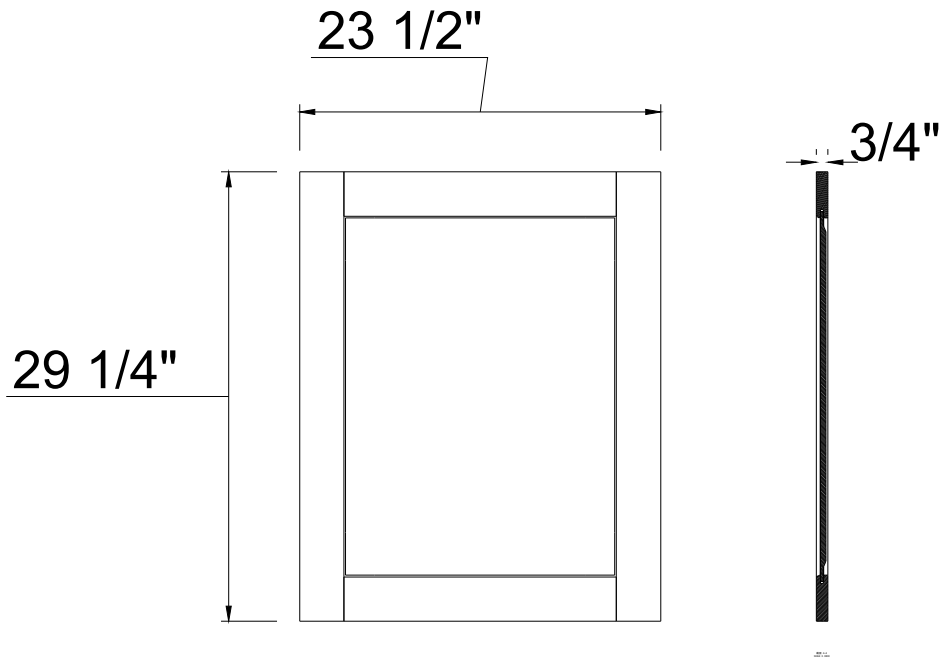

Item Code		W	H	D
BEDP	Cabinet	23 1/2"	29 1/4"	3/4"