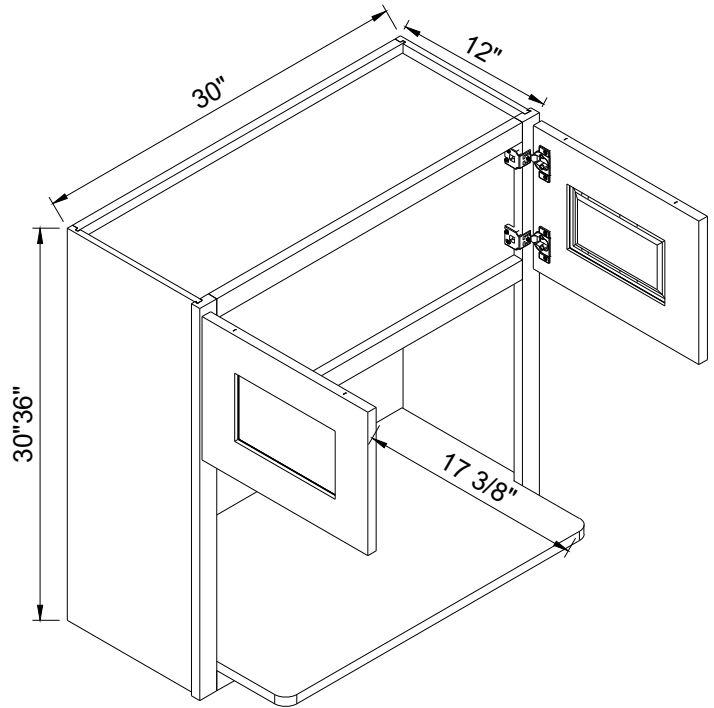

Microwave Wall Cabinet

Item Code		W	H	D
WMO3030	Cabinet	30"	30"	12"
	Door	14 3/4"	9 1/2"	3/4"
WMO3036	Cabinet	30"	36"	12"
	Door	14 3/4"	15 1/2"	3/4"

WMO front opening is 27"x16"