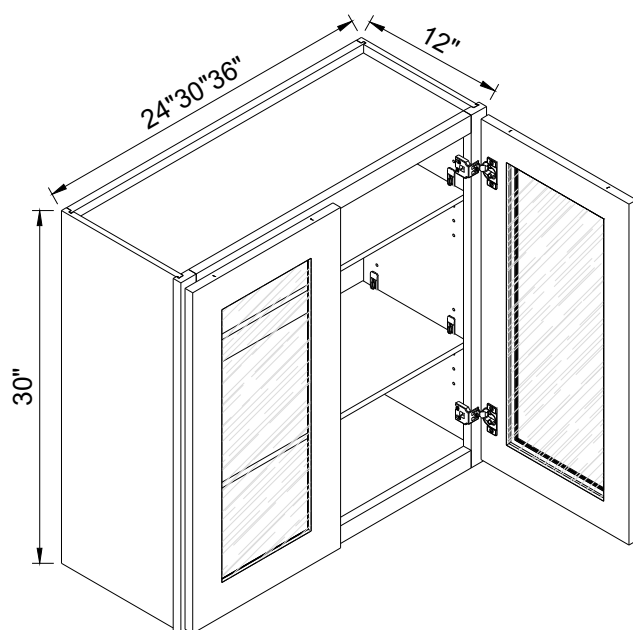

Two adjustable shelves

Clear glass included