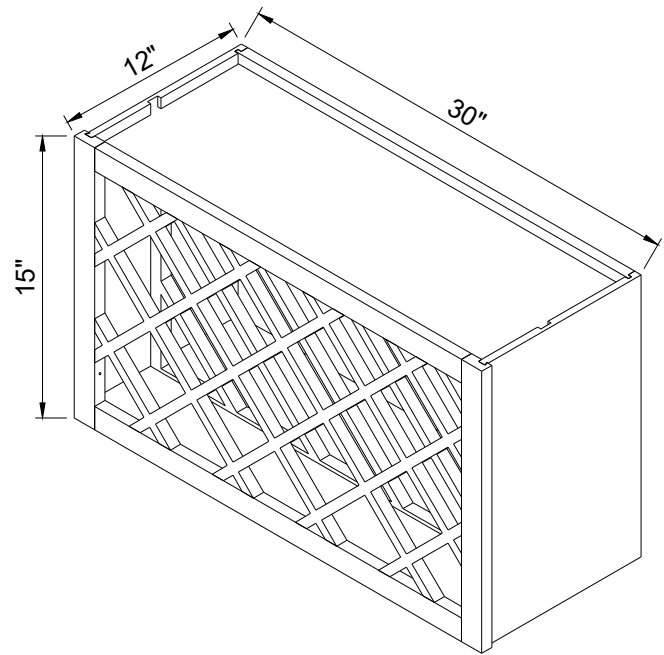

Wine Rack

Item Code		W	H	D
WRC3015	Cabinet	30"	15"	12"