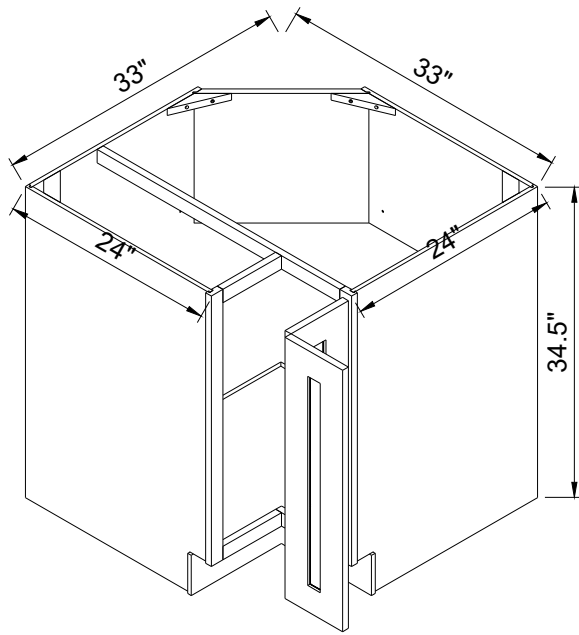

Item Code		W	H	D
DSB36	Cabinet	36"	34 1/2"	24"
	Door	15 1/4"	29 1/4"	3/4"

Blind Base

Item Code	W	H	D	
BBC39/42	Cabinet	39"	34 1/2"	24"
	Door	11"	22"	3/4"
	Drawer	11"	6 3/4"	3/4"
	install range: 39" 39"-42"			

Blind Base

Item Code	W	H	D	
BBC42/45	Cabinet	42"	34 1/2"	24"
	Door	14"	22"	3/4"
	Drawer	14"	6 3/4"	3/4"
	install range: 42" 42"-45"			

One adjustable shelf

Item Code		W	H	D
BER33	Cabinet	33"	34 1/2"	24"
	Door	7 3/4"	29 1/4"	3/4"