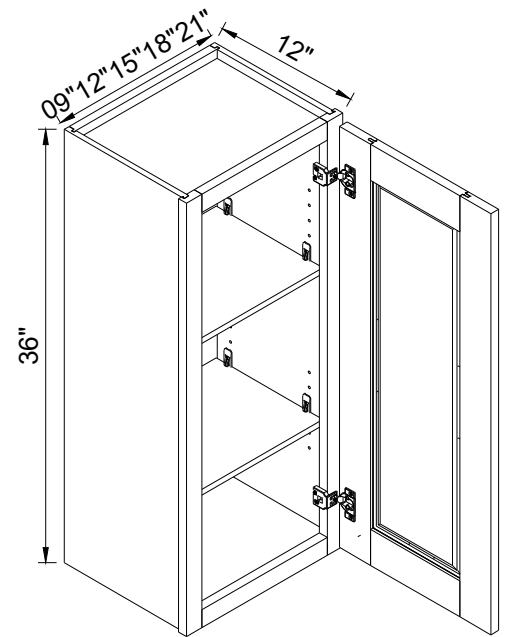

Wall Cabinet Single Door

H36"

Item Code		W	H	D
W0936	Cabinet	09"	36"	12"
	Door	8 1/2"	35"	3/4"
W1236	Cabinet	12"	36"	12"
	Door	11 1/2"	35"	3/4"
W1536	Cabinet	15"	36"	12"
	Door	14 1/2"	35"	3/4"
W1836	Cabinet	18"	36"	12"
	Door	17 1/2"	35"	3/4"
W2136	Cabinet	21"	36"	12"
	Door	20 1/2"	35"	3/4"

Two adjustable shelves

Wall Cabinet Double Door

H36"

Item Code		W	H	D
W2436	Cabinet	24"	30"	12"
	Door	11 3/4"	29"	3/4"
W2736	Cabinet	27"	30"	12"
	Door	13 1/4"	29"	3/4"
W3036	Cabinet	30"	30"	12"
	Door	14 3/4"	29"	3/4"
W3336	Cabinet	33"	30"	12"
	Door	16 1/4"	29"	3/4"
W3636	Cabinet	36"	30"	12"
	Door	17 3/4"	29"	3/4"
W3936	Cabinet	39"	30"	12"
	Door	19 1/4"	29"	3/4"
W4236	Cabinet	42"	30"	12"
	Door	20 3/4"	29"	3/4"