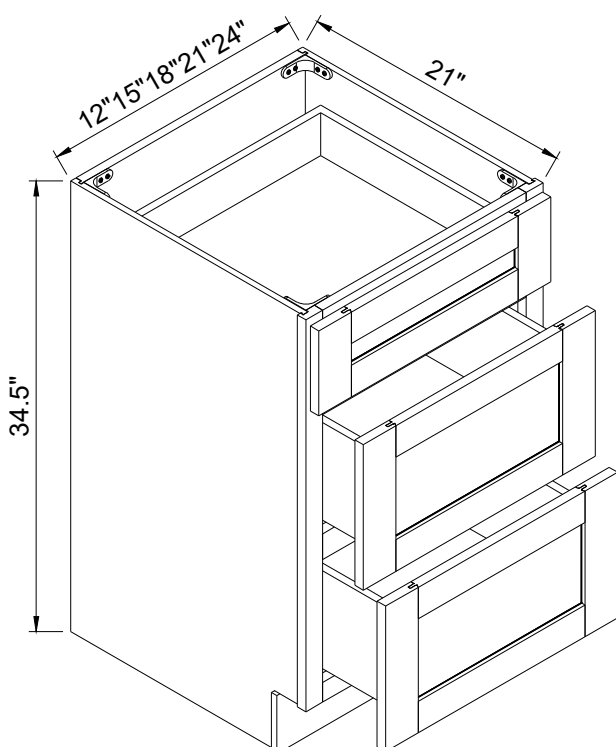

Vanity Drawer Base Cabinet

Item Code		W	H	D
VDB12	Cabinet	12"	34 1/2"	21"
	B-Drawer	11 1/2"	10 3/4"	3/4"
	T-Drawer	11 1/2"	6 3/4"	3/4"
VDB15	Cabinet	15"	34 1/2"	21"
	B-Drawer	14 1/2"	10 3/4"	3/4"
	T-Drawer	14 1/2"	6 3/4"	3/4"
VDB18	Cabinet	18"	34 1/2"	21"
	B-Drawer	17 1/2"	10 3/4"	3/4"
	T-Drawer	17 1/2"	6 3/4"	3/4"
VDB21	Cabinet	21"	34 1/2"	21"
	B-Drawer	20 1/2"	10 3/4"	3/4"
	T-Drawer	20 1/2"	6 3/4"	3/4"
VDB24	Cabinet	24"	34 1/2"	21"
	B-Drawer	23 1/2"	10 3/4"	3/4"
	T-Drawer	23 1/2"	6 3/4"	3/4"